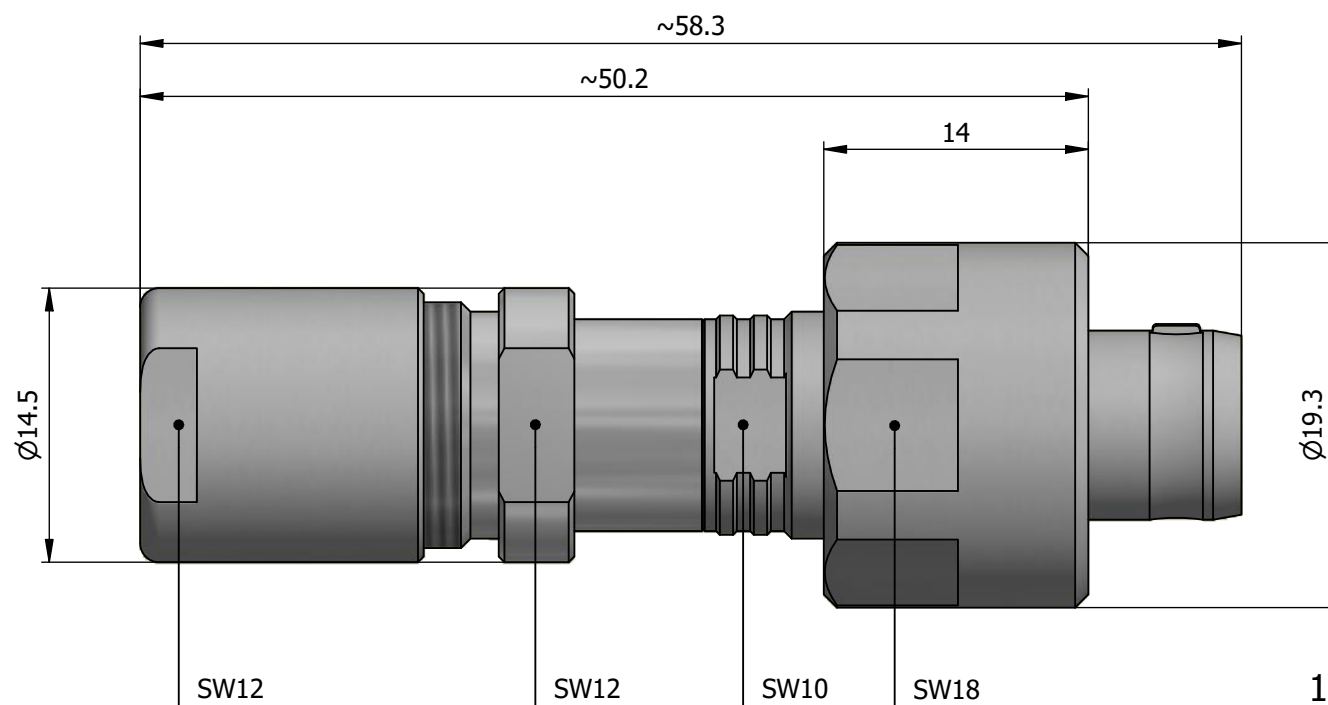

All dimensions are in millimeters (mm)

Alignment Key
Front View

Insert Configuration
Rear View

Note:

1) This picture is generic and for illustrative purposes only, and may show different keying, materials, colour, finish, and contact configuration. Minor shape or feature variations to actual item may be present.

All additional information are documented on the datasheet (See below link or QR Code)
www.lemo.com/pdf/FVG.1W.304.CLAk70.pdf

Model Alignment Key Series Insert Config. Housing Insulator Contact Collet Type Cable Ø Variant
FVG.1W.304.CLAk70

Datasheet

Straight plug, oversize cable collet

Series 1W

LEMO LEMO SA
 Chemin des Champs-Courbes 28
 1024 Ecublens - SWITZERLAND

Tel. (+41) 21 695 16 00
 email : info@lemo.com
 www.lemo.com

CD

Drawn	16.11.2018	OVU / NHA
Checked	13.06.2023	OBAR
Modified	01	13.06.2023 / MARI
DO NOT SCALE DRAWING		