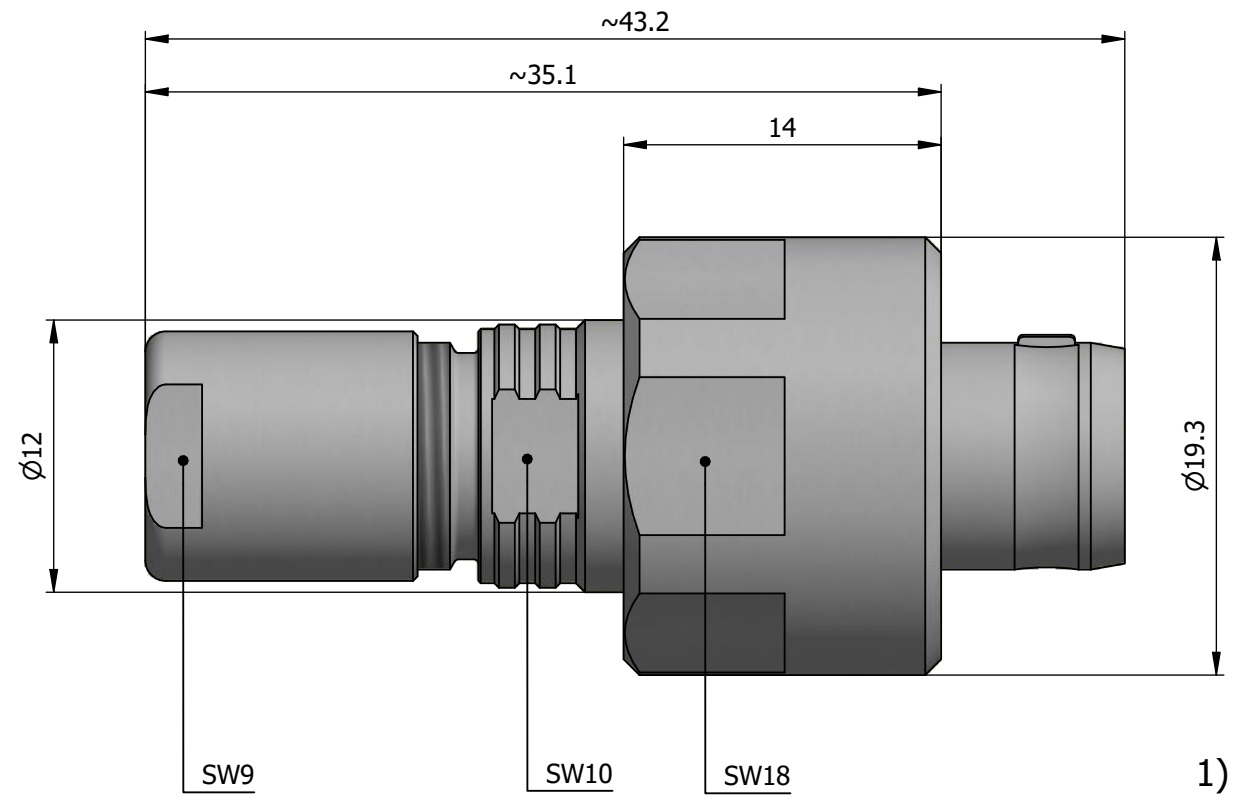

All dimensions are in millimeters (mm)

Alignment Key  
Front View

Insert Configuration  
Rear View

**Note:**

1) This picture is generic and for illustrative purposes only, and may show different keying, materials, colour, finish, and contact configuration. Minor shape or feature variations to actual item may be present.

All additional information are documented on the datasheet (See below link or QR Code)  
[www.lemo.com/pdf/FVG.1W.304.CLAC55.pdf](http://www.lemo.com/pdf/FVG.1W.304.CLAC55.pdf)

Model Alignment Key Series Insert Config. Housing Insulator Contact Collet Type Cable Ø Variant  
**FVG.1W.304.CLAC55**

 Datasheet	<b>Straight plug, cable collet</b> Series 1W		Drawn 13.06.2023 MARI / MARI
	 LEMO SA Chemin des Champs-Courbes 28 1024 Ecublens - SWITZERLAND		Checked 13.06.2023 OBAR
	Tel. (+41) 21 695 16 00 email : info@lemo.com www.lemo.com		Modified 00 13.06.2023 / MARI
	CD		DO NOT SCALE DRAWING