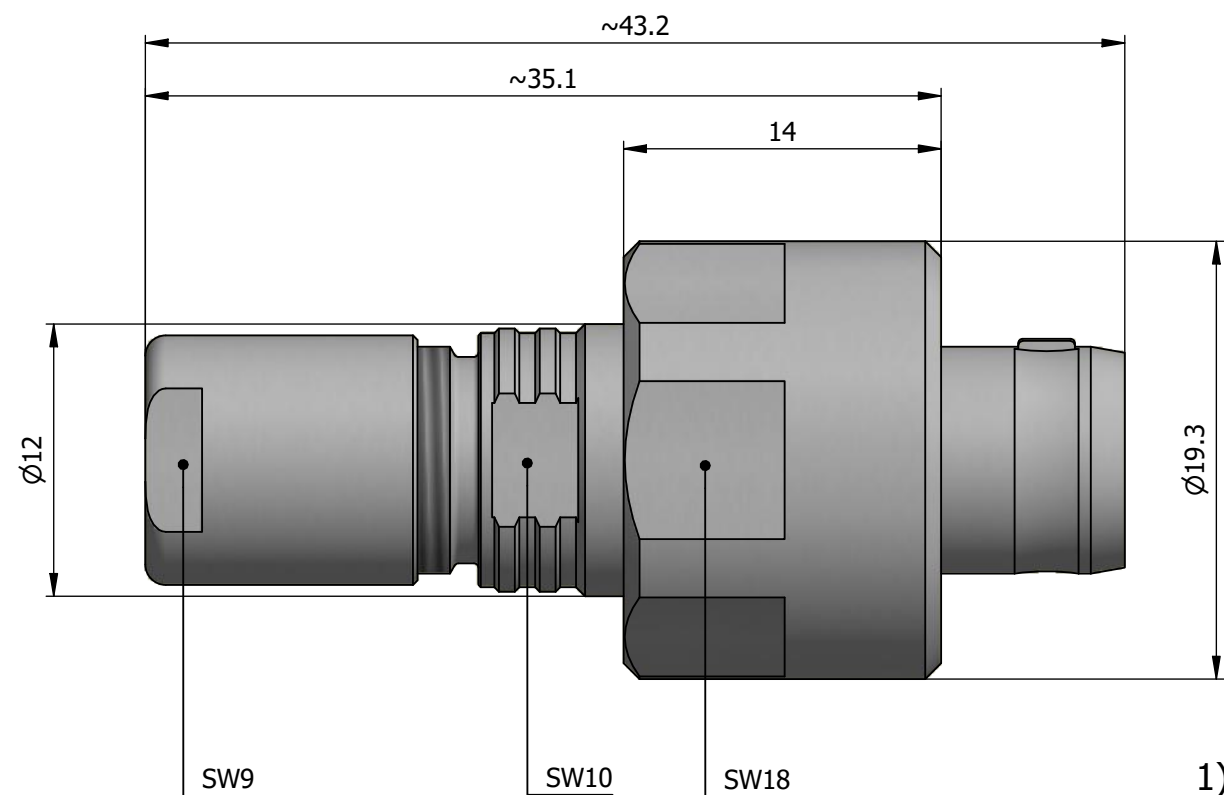

All dimensions are in millimeters (mm)

Alignment Key
Front View

Insert Configuration
Rear View

Note:

1) This picture is generic and for illustrative purposes only, and may show different keying, materials, colour, finish, and contact configuration. Minor shape or feature variations to actual item may be present.

All additional information are documented on the datasheet (See below link or QR Code)
www.lemo.com/pdf/FVG.1W.304.CLAC50.pdf

Model Alignment Key Series Insert Config. Housing Insulator Contact Collet Type Cable Ø Variant
FVG.1W.304.CLAC50