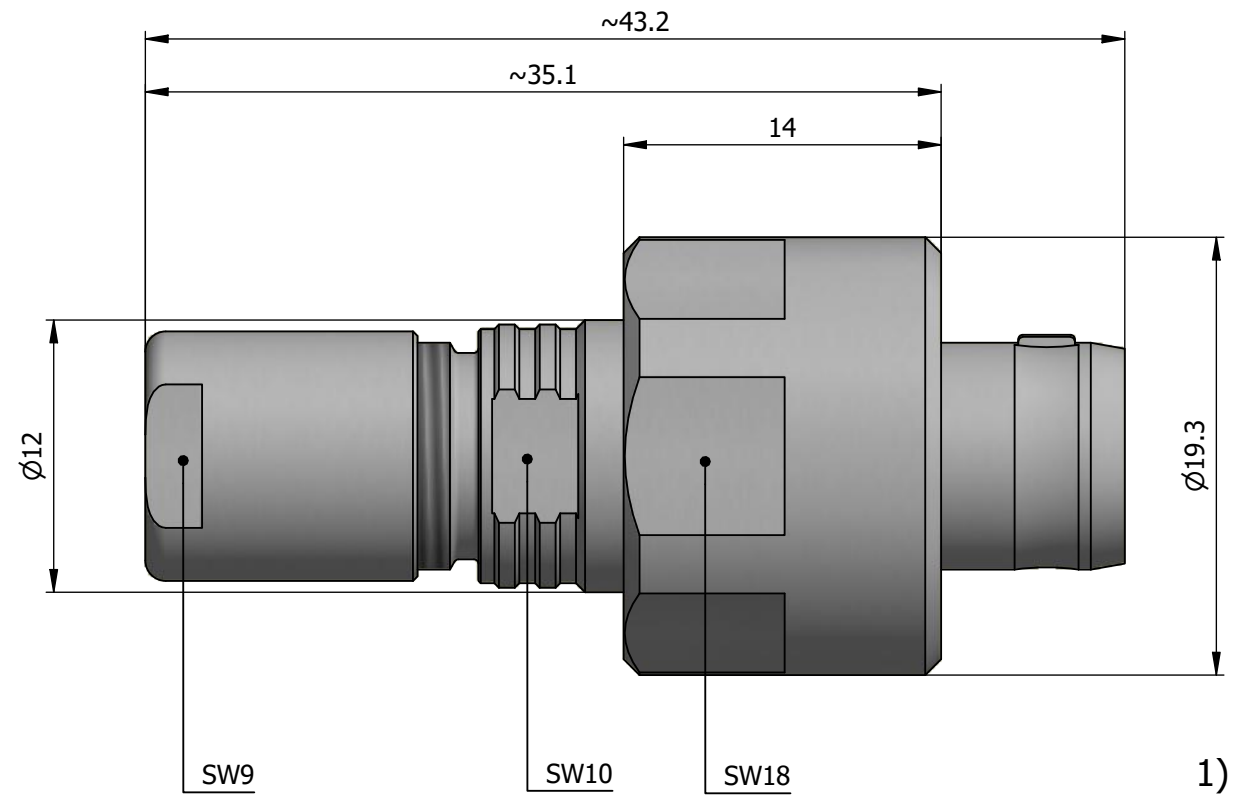

All dimensions are in millimeters (mm)

Alignment Key  
Front View

Insert Configuration  
Rear View

**Note:**

1) This picture is generic and for illustrative purposes only, and may show different keying, materials, colour, finish, and contact configuration. Minor shape or feature variations to actual item may be present.

All additional information are documented on the datasheet (See below link or QR Code)  
[www.lemo.com/pdf/FVG.1W.304.CLAC30.pdf](http://www.lemo.com/pdf/FVG.1W.304.CLAC30.pdf)

Model Alignment Key Series Insert Config. Housing Insulator Contact Collet Type Cable Ø Variant  
**FVG.1W.304.CLAC30**