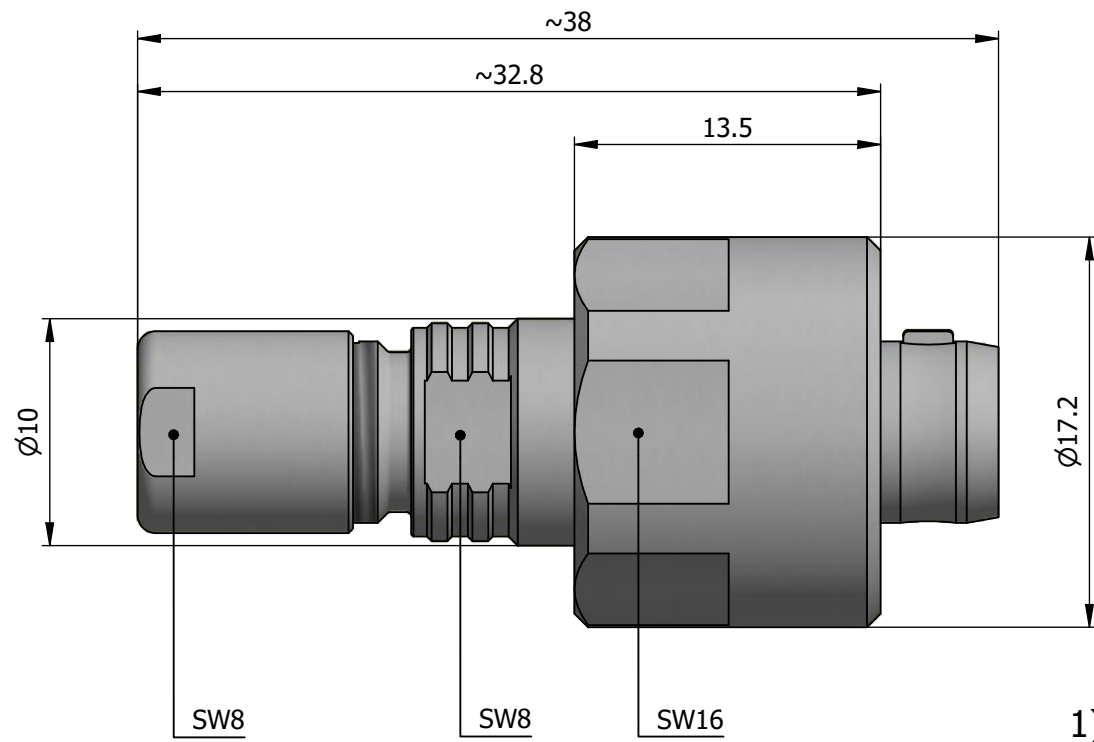

All dimensions are in millimeters (mm)

Alignment Key  
Front View

Insert Configuration  
Rear View

**Note:**

1) This picture is generic and for illustrative purposes only, and may show different keying, materials, colour, finish, and contact configuration. Minor shape or feature variations to actual item may be present.

All additional information are documented on the datasheet (See below link or QR Code)  
[www.lemo.com/pdf/FVG.0W.304.CLAC35.pdf](http://www.lemo.com/pdf/FVG.0W.304.CLAC35.pdf)

Model	Alignment Key	Series	Insert Config.	Housing	Insulator	Contact	Collet Type	Cable Ø	Variant
FVG	.0W	.304	.CLAC35						