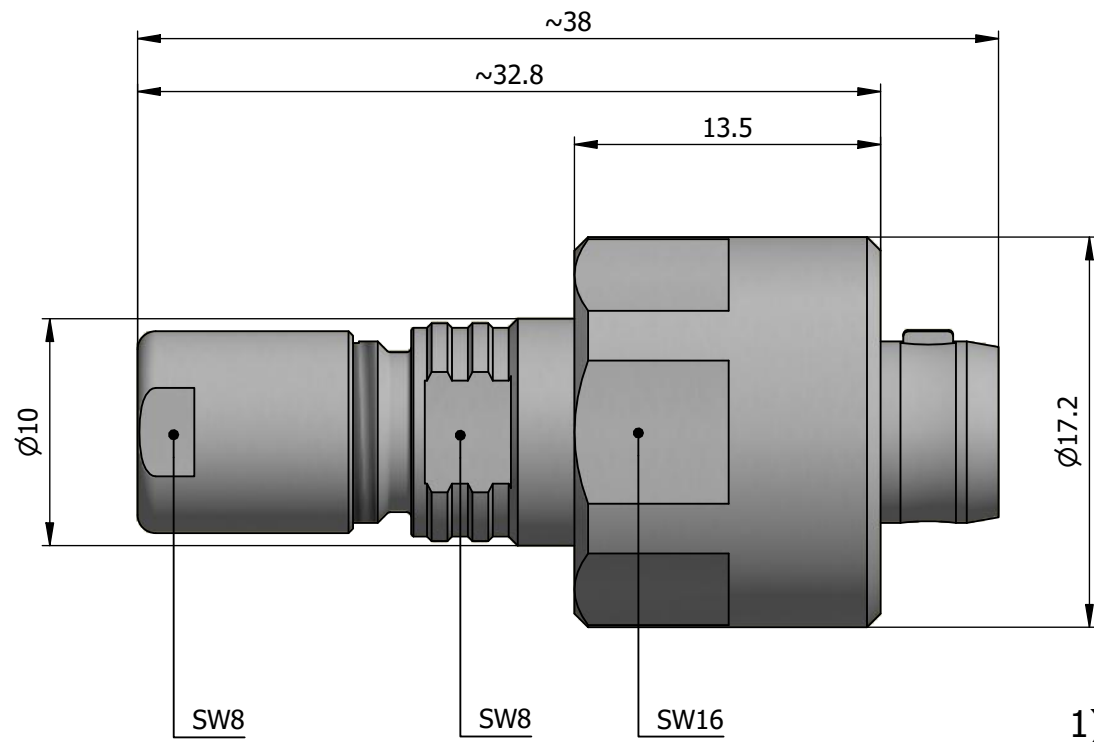

All dimensions are in millimeters (mm)

Alignment Key
Front View

Insert Configuration
Rear View

Note:

1) This picture is generic and for illustrative purposes only, and may show different keying, materials, colour, finish, and contact configuration. Minor shape or feature variations to actual item may be present.

All additional information are documented on the datasheet (See below link or QR Code)
www.lemo.com/pdf/FVG.0W.303.CLAC25.pdf

Model Alignment Key Series Insert Config. Housing Insulator Contact Collet Type Cable \varnothing Variant
FVG.0W.303.CLAC25