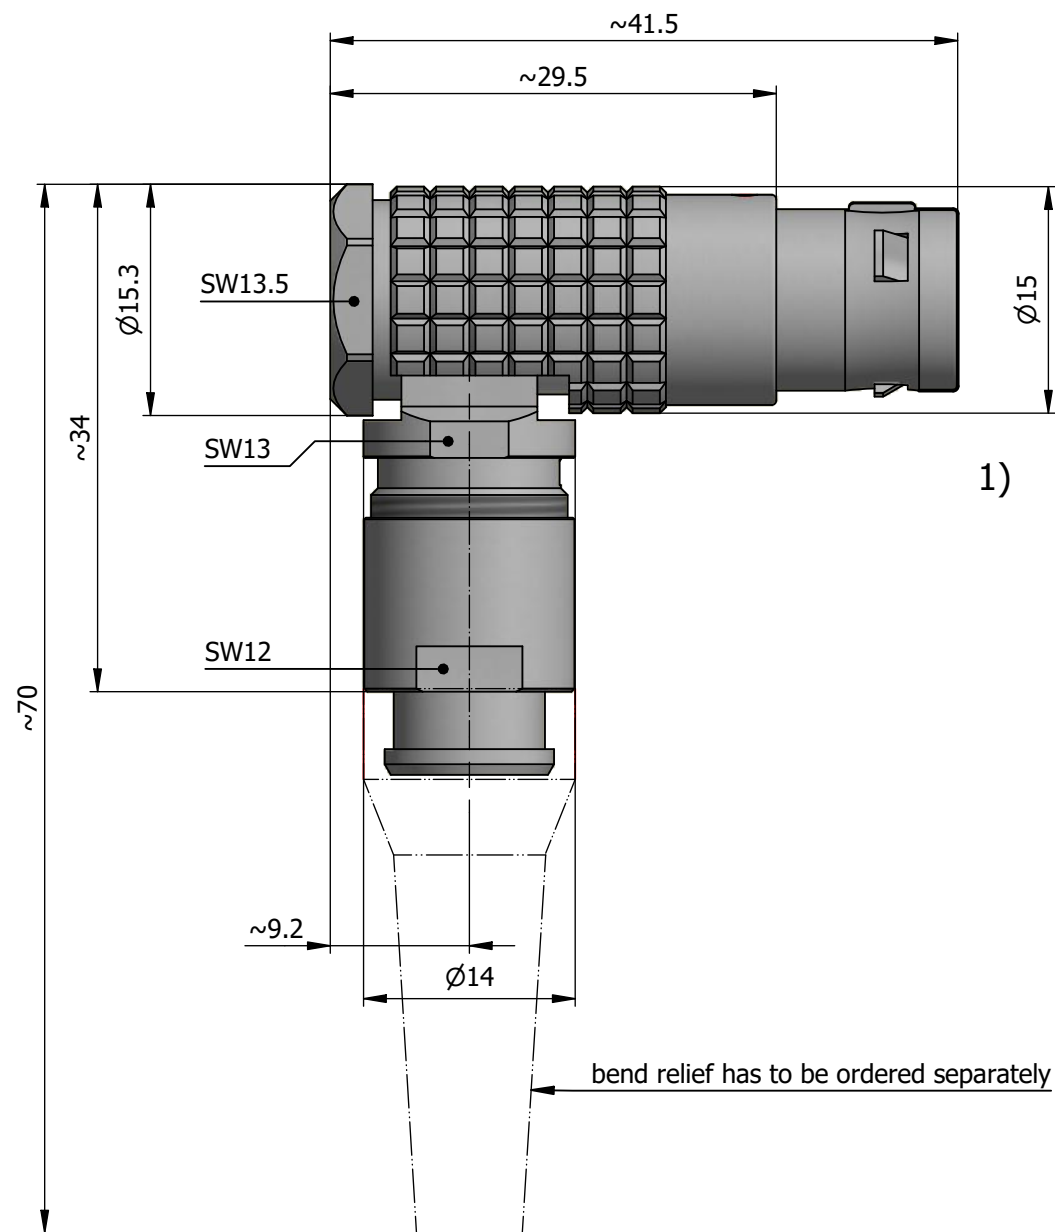

All dimensions are in millimeters (mm)

Alignment Key
Front View

Insert Configuration
Rear View

Note:

1) This picture is generic and for illustrative purposes only, and may show different keying, materials, colour, finish, and contact configuration. Minor shape or feature variations to actual item may be present.

All additional information are documented on the datasheet (See below link or QR Code)
www.lemo.com/pdf/FPG.2B.306.CLAD92Z.pdf

| | | | | | | | | | |
|-------|---------------|--------|----------------|---------|-----------|---------|-------------|---------|---------|
| Model | Alignment Key | Series | Insert Config. | Housing | Insulator | Contact | Collet Type | Cable Ø | Variant |
| FPG | .2B | .306 | .CLAD92Z | | | | | | |