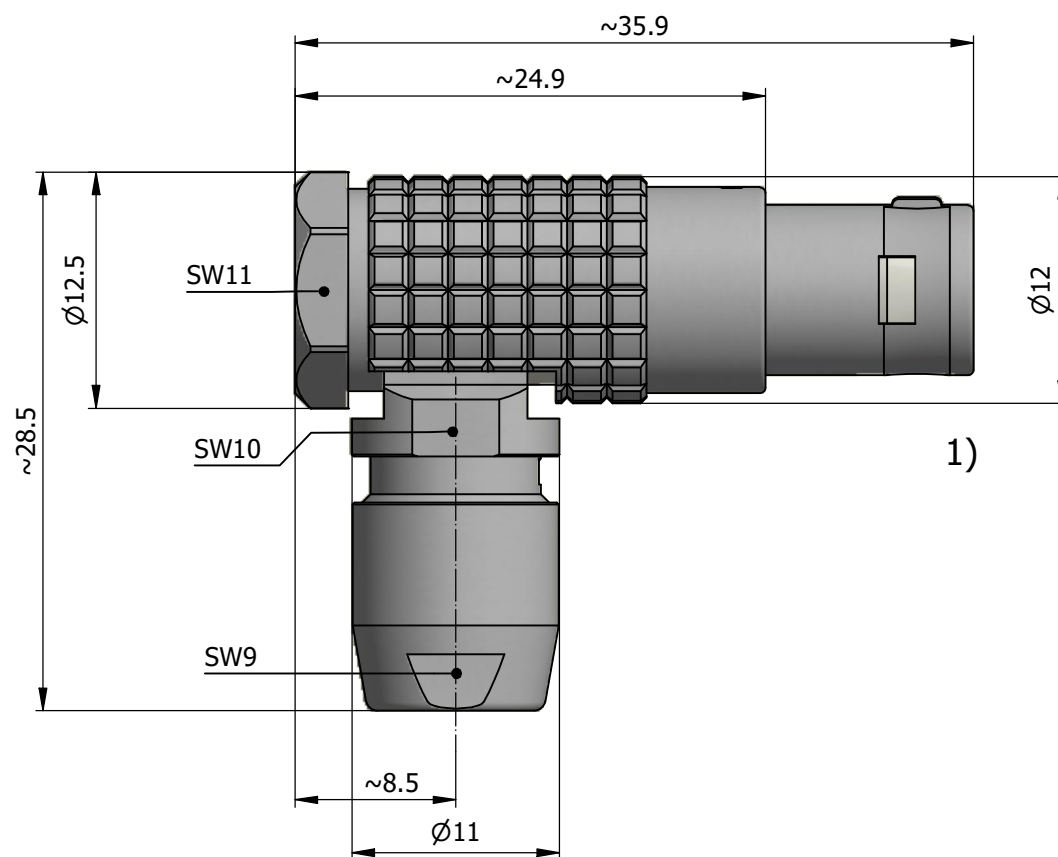

All dimensions are in millimeters (mm)

Alignment Key  
Front View

Insert Configuration  
Rear View

**Note:**

1) This picture is generic and for illustrative purposes only, and may show different keying, materials, colour, finish, and contact configuration. Minor shape or feature variations to actual item may be present.

All additional information are documented on the datasheet (See below link or QR Code)  
[www.lemo.com/pdf/FPG.1B.310.CLAD62.pdf](http://www.lemo.com/pdf/FPG.1B.310.CLAD62.pdf)

Model Alignment Key Series Insert Config. Housing Insulator Contact Collet Type Cable  $\phi$  Variant  
**FPG.1B.310.CLAD62**