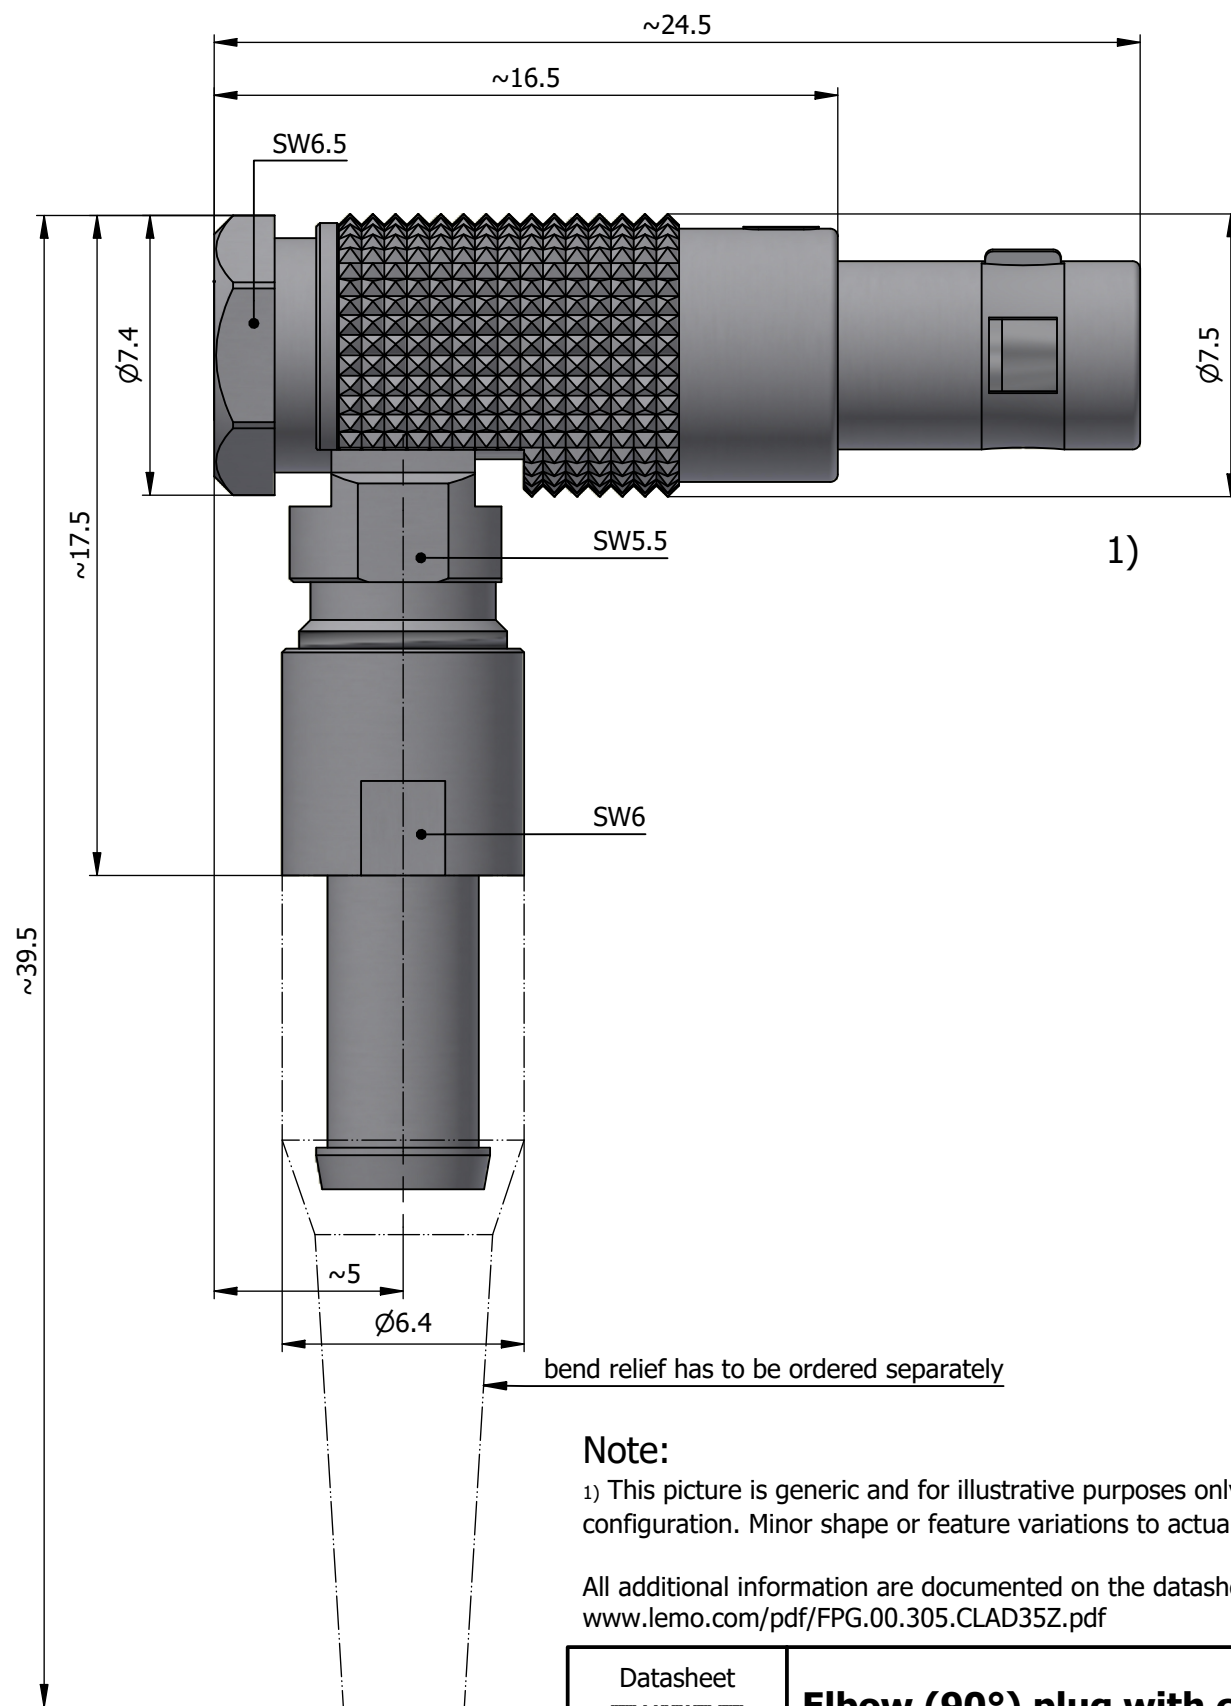

All dimensions are in millimeters (mm)

Alignment Key
Front View

Insert Configuration
Rear View

Note:

1) This picture is generic and for illustrative purposes only, and may show different keying, materials, colour, finish, and contact configuration. Minor shape or feature variations to actual item may be present.

All additional information are documented on the datasheet (See below link or QR Code)
www.lemo.com/pdf/FPG.00.305.CLAD35Z.pdf

| | | | | | | | | | |
|--------|---------------|--------|----------------|---------|-----------|---------|-------------|--------------|---------|
| Model | Alignment Key | Series | Insert Config. | Housing | Insulator | Contact | Collet Type | Cable ϕ | Variant |
| FPG.00 | | .305 | | CLAD | | | 35Z | | |