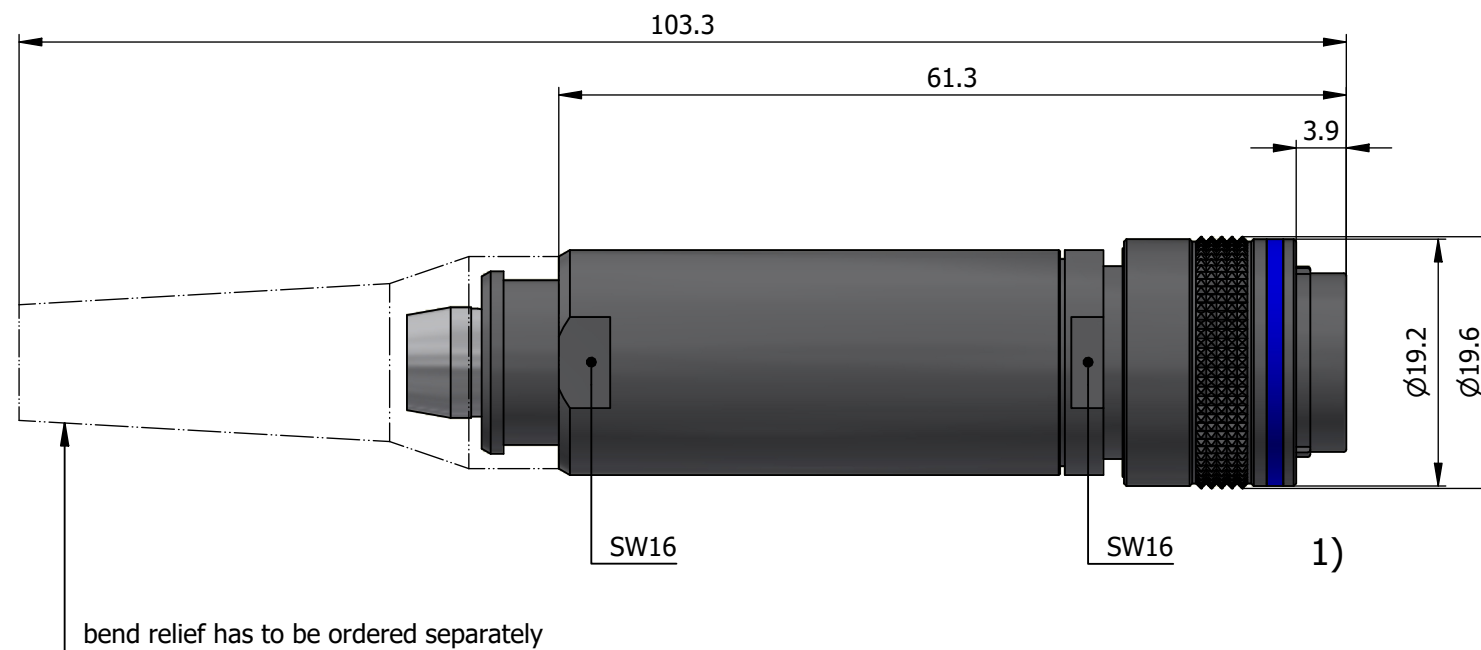

All dimensions are in millimeters (mm)

Alignment Key  
Front View

Insert Configuration  
Rear View

**Note:**

1) This picture is generic and for illustrative purposes only, and may show different keying, materials, colour, finish, and contact configuration. Minor shape or feature variations to actual item may be present.

All additional information are documented on the datasheet (See below link or QR Code)  
[www.lemo.com/pdf/FMN.3M.95B.XLCT96Z.pdf](http://www.lemo.com/pdf/FMN.3M.95B.XLCT96Z.pdf)

Model	Alignment Key	Series	Insert Config.	Housing	Insulator	Contact	Collet Type	Cable Ø	Variant
FMN		3M	95B						XLCT96Z

Datasheet

**Straight plug, with knurled grip, cable adapter  
type T for fitting a bend relief**  
Series 3M

**LEMO**  
LEMO SA  
Chemin des Champs-Courbes 28  
1024 Ecublens - SWITZERLAND

Tel. (+41) 21 695 16 00  
email : info@lemo.com  
www.lemo.com