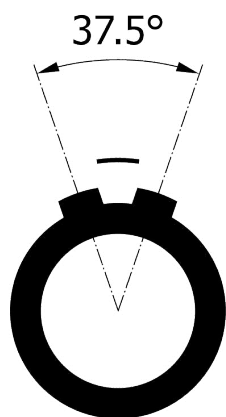

All dimensions are in millimeters (mm)

Alignment Key  
Front View

Insert Configuration  
Rear View

**Note:**

1) This picture is generic and for illustrative purposes only, and may show different keying, materials, colour, finish, and contact configuration. Minor shape or feature variations to actual item may be present.