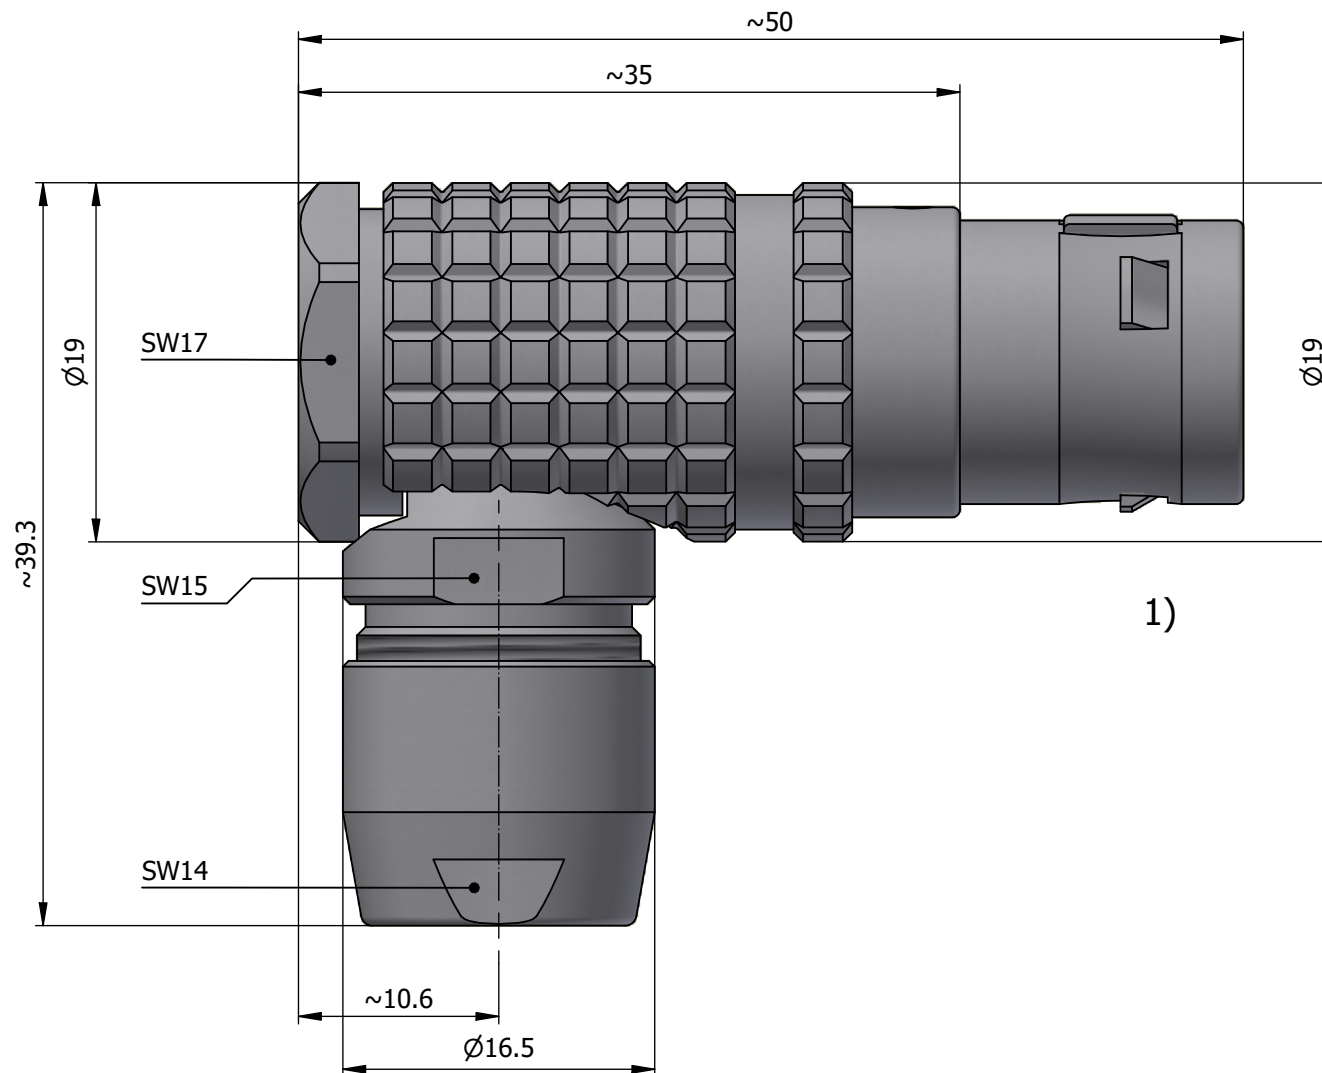

All dimensions are in millimeters (mm)

Alignment Key  
Front View

Insert Configuration  
Rear View

**Note:**

1) This picture is generic and for illustrative purposes only, and may show different keying, materials, colour, finish, and contact configuration. Minor shape or feature variations to actual item may be present.

All additional information are documented on the datasheet (See below link or QR Code)  
[www.lemo.com/pdf/FHJ.3B.304.CYZZ.pdf](http://www.lemo.com/pdf/FHJ.3B.304.CYZZ.pdf)

Model	Alignment Key	Series	Insert Config.	Housing	Insulator	Contact	Collet Type
FHJ		3B	304				CYZZ