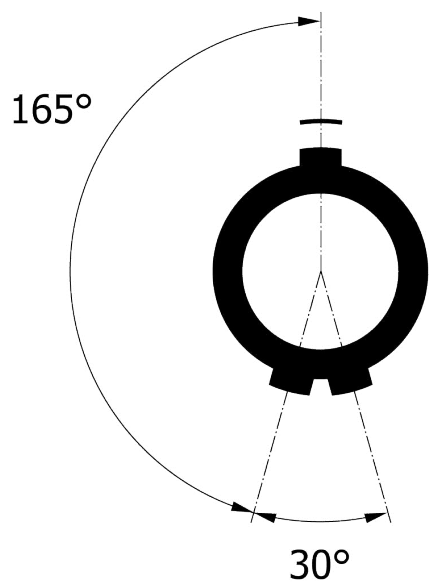

All dimensions are in millimeters (mm)

Alignment Key
Front View

Insert Configuration
Rear View

Note:

1) This picture is generic and for illustrative purposes only, and may show different keying, materials, colour, finish, and contact configuration. Minor shape or feature variations to actual item may be present.

All additional information are documented on the datasheet (See below link or QR Code)
www.lemo.com/pdf/FGN.2M.308.XLCC70Z.pdf

Model	Alignment Key	Series	Insert Config.	Housing	Insulator	Contact	Collet Type	Cable Ø	Variant
FGN	.2M	.308	.XLCC70Z						