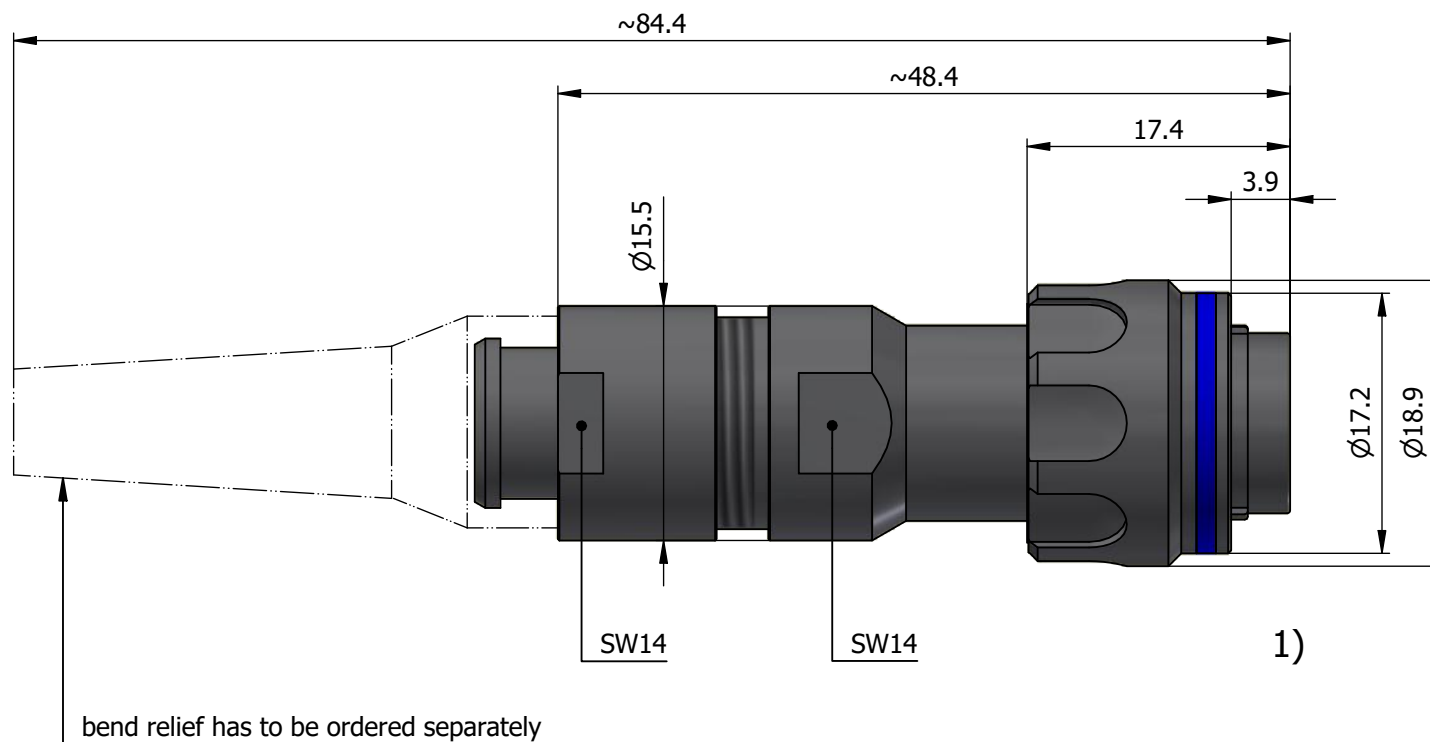

All dimensions are in millimeters (mm)

Alignment Key
Front View

Insert Configuration
Rear View

Note:

1) This picture is generic and for illustrative purposes only, and may show different keying, materials, colour, finish, and contact configuration. Minor shape or feature variations to actual item may be present.

All additional information are documented on the datasheet (See below link or QR Code)
www.lemo.com/pdf/FGN.2M.308.XLCC70Z.pdf

Model	Alignment Key	Series	Insert Config.	Housing	Insulator	Contact	Collet Type	Cable Ø	Variant
FGN	.2M	.308	.XLCC70Z						

Datasheet

Straight plug, with arctic grip, cable collet and nut for fitting a bend relief

Series 2M

LEMO
 LEMO SA
 Chemin des Champs-Courbes 28
 1024 Ecublens - SWITZERLAND

Tel. (+41) 21 695 16 00
 email : info@lemo.com
 www.lemo.com