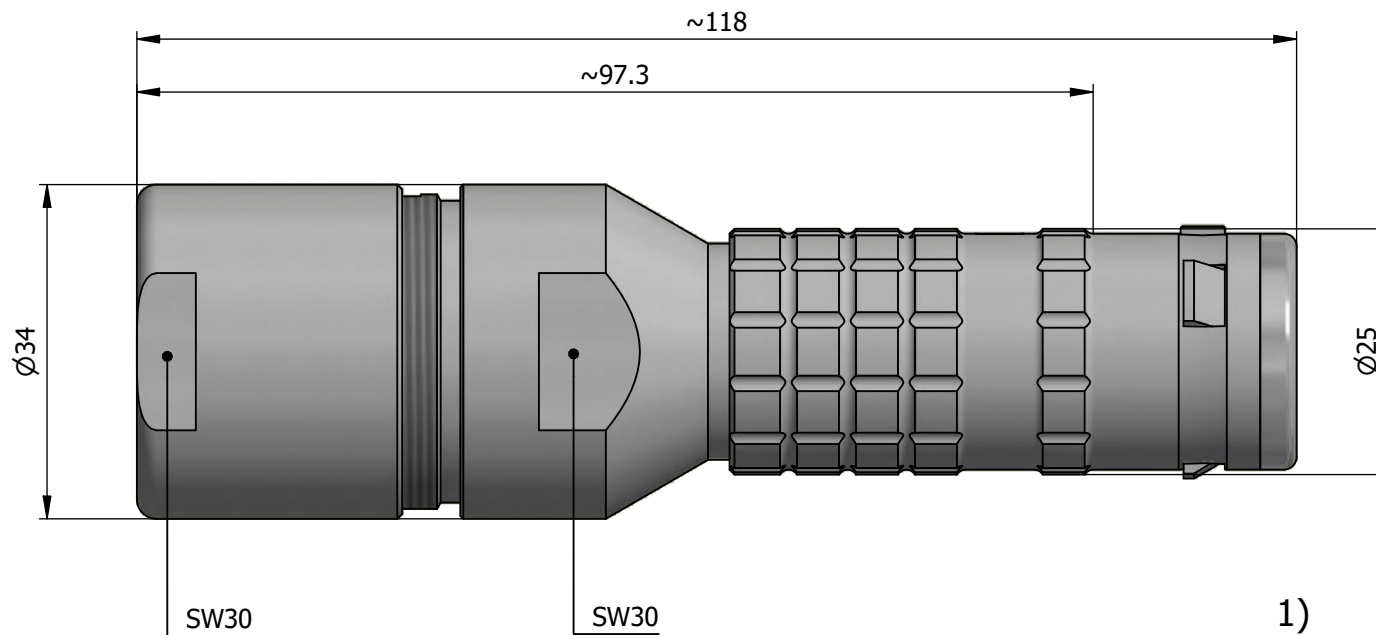

All dimensions are in millimeters (mm)

Alignment Key
Front View

Insert Configuration
Rear View

Note:

1) This picture is generic and for illustrative purposes only, and may show different keying, materials, colour, finish, and contact configuration. Minor shape or feature variations to actual item may be present.

All additional information are documented on the datasheet (See below link or QR Code)
www.lemo.com/pdf/FGL.4K.348.CLMK16.pdf

Model	Alignment Key	Series	Insert Config.	Housing	Insulator	Contact	Collet Type	Cable \varnothing	Variant
FGL		.4K	.348						
CLMK16									