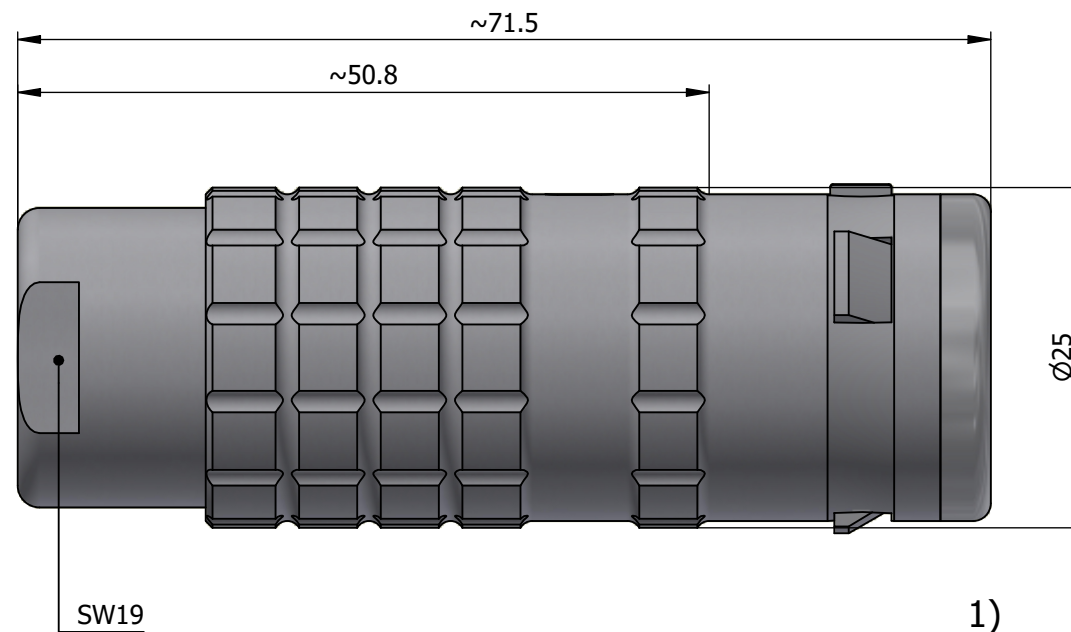

All dimensions are in millimeters (mm)

Alignment Key
Front View

Insert Configuration
Rear View

Note:

1) This picture is generic and for illustrative purposes only, and may show different keying, materials, colour, finish, and contact configuration. Minor shape or feature variations to actual item may be present.

All additional information are documented on the datasheet (See below link or QR Code)
www.lemo.com/pdf/FGL.4K.348.CLLC70.pdf

Model	Alignment Key	Series	Insert Config.	Housing	Insulator	Contact	Collet Type	Cable Ø	Variant
FGL	.4K	.348	.CLLC70						