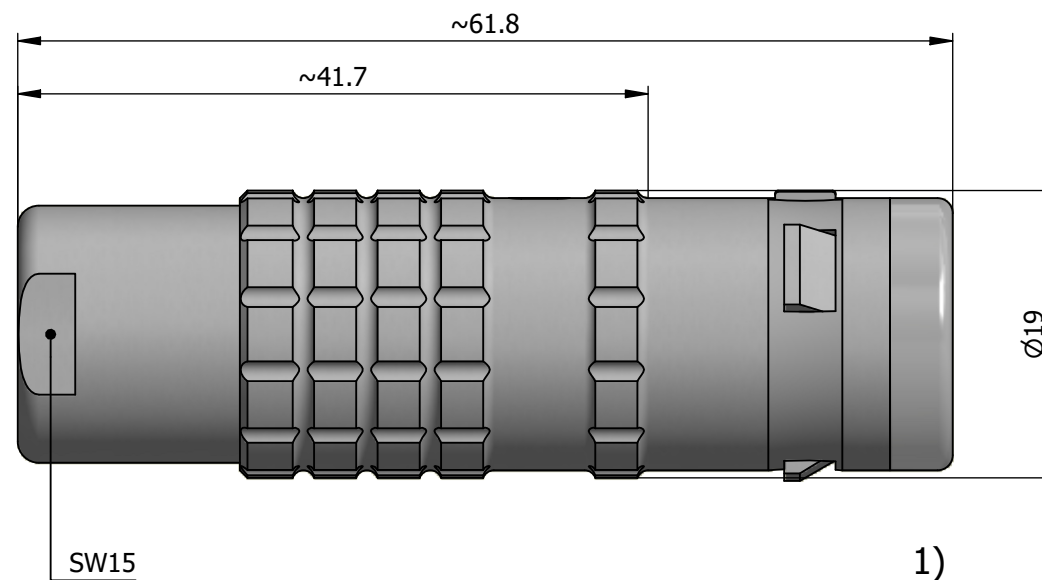

All dimensions are in millimeters (mm)

Alignment Key
Front View

Insert Configuration
Rear View

Note:

1) This picture is generic and for illustrative purposes only, and may show different keying, materials, colour, finish, and contact configuration. Minor shape or feature variations to actual item may be present.

All additional information are documented on the datasheet (See below link or QR Code)
www.lemo.com/pdf/FGL.3K.307.CLLC10.pdf

Model	Alignment Key	Series	Insert Config.	Housing	Insulator	Contact	Collet Type	Cable Ø	Variant
FGL	.3K	.307	.CLLC10						