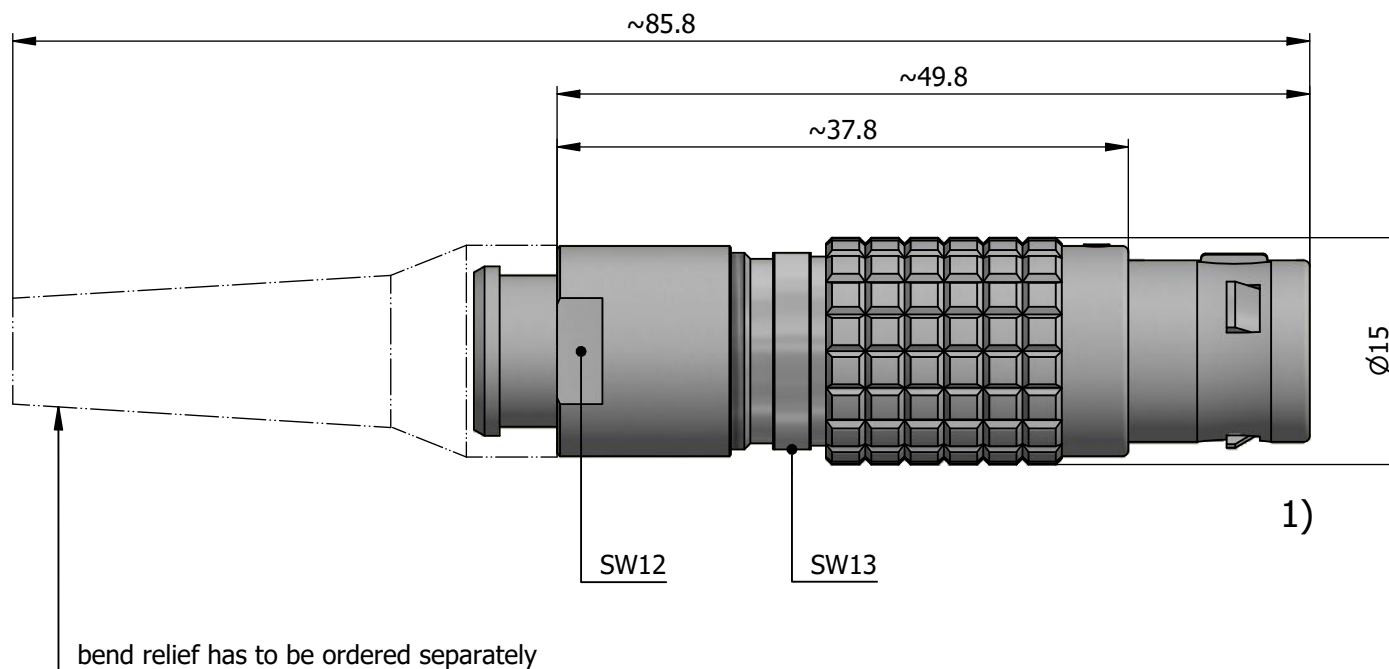

All dimensions are in millimeters (mm)

Alignment Key
Front View

Insert Configuration
Rear View

Note:

1) This picture is generic and for illustrative purposes only, and may show different keying, materials, colour, finish, and contact configuration. Minor shape or feature variations to actual item may be present.

All additional information are documented on the datasheet (See below link or QR Code)
www.lemo.com/pdf/FGL.2B.305.CYZD92Z.pdf

Model	Alignment Key	Series	Insert Config.	Housing	Insulator	Contact	Collet Type	Cable Ø	Variant
FGL	.2B	.305	.CYZD92Z						

Datasheet

Straight plug, cable collet and nut for fitting a bend relief

Series 2B

LEMO
 LEMO SA
 Chemin des Champs-Courbes 28
 1024 Ecublens - SWITZERLAND

Tel. (+41 21) 695 16 00
 email : info@lemo.com
 www.lemo.com