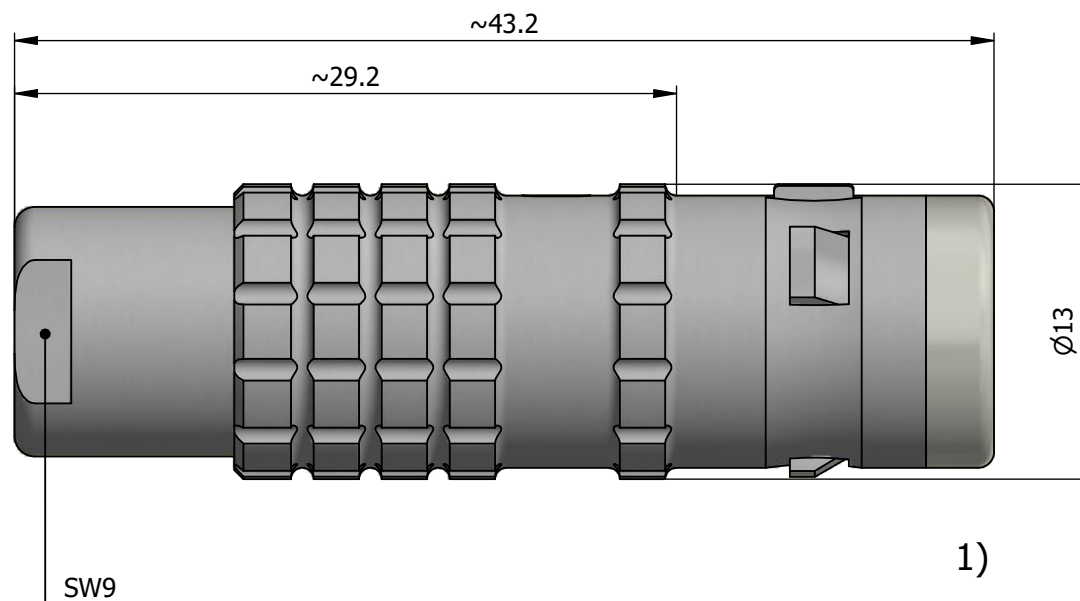

All dimensions are in millimeters (mm)

Alignment Key  
Front View

Insert Configuration  
Rear View

**Note:**

1) This picture is generic and for illustrative purposes only, and may show different keying, materials, colour, finish, and contact configuration. Minor shape or feature variations to actual item may be present.

All additional information are documented on the datasheet (See below link or QR Code)  
[www.lemo.com/pdf/FGL.1K.306.CYZC45H.pdf](http://www.lemo.com/pdf/FGL.1K.306.CYZC45H.pdf)

Model	Alignment Key	Series	Insert Config.	Housing	Insulator	Contact	Collet Type	Cable Ø	Variant
FGL	.1K	.306	.CYZC	45H					