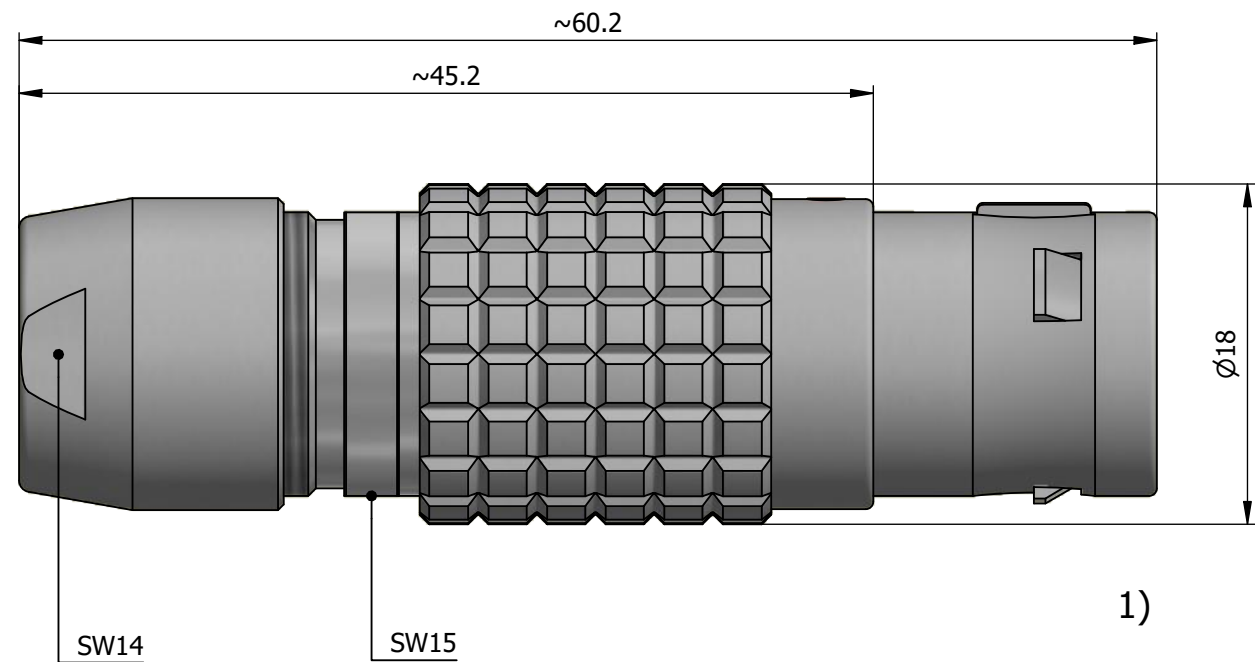

All dimensions are in millimeters (mm)

Alignment Key  
Front View

Insert Configuration  
Rear View

**Note:**

1) This picture is generic and for illustrative purposes only, and may show different keying, materials, colour, finish, and contact configuration. Minor shape or feature variations to actual item may be present.

All additional information are documented on the datasheet (See below link or QR Code)  
[www.lemo.com/pdf/FGK.3B.326.CEZZ.pdf](http://www.lemo.com/pdf/FGK.3B.326.CEZZ.pdf)

**PRELIMINARY**

L0-L1-L2 Status  
 Drawing subject to change

Model	Alignment Key	Series	Insert Config.	Housing	Insulator	Contact	Collet Type
FGK		3B					CEZZ

Datasheet

**Straight plug, without cable collet**

Series 3B

**LEMO**  
 LEMO SA  
 Chemin des Champs-Courbes 28  
 1024 Ecublens - SWITZERLAND