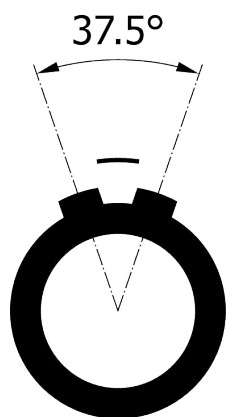

All dimensions are in millimeters (mm)

Alignment Key
Front View

Insert Configuration
Rear View

Note:

1) This picture is generic and for illustrative purposes only, and may show different keying, materials, colour, finish, and contact configuration. Minor shape or feature variations to actual item may be present.