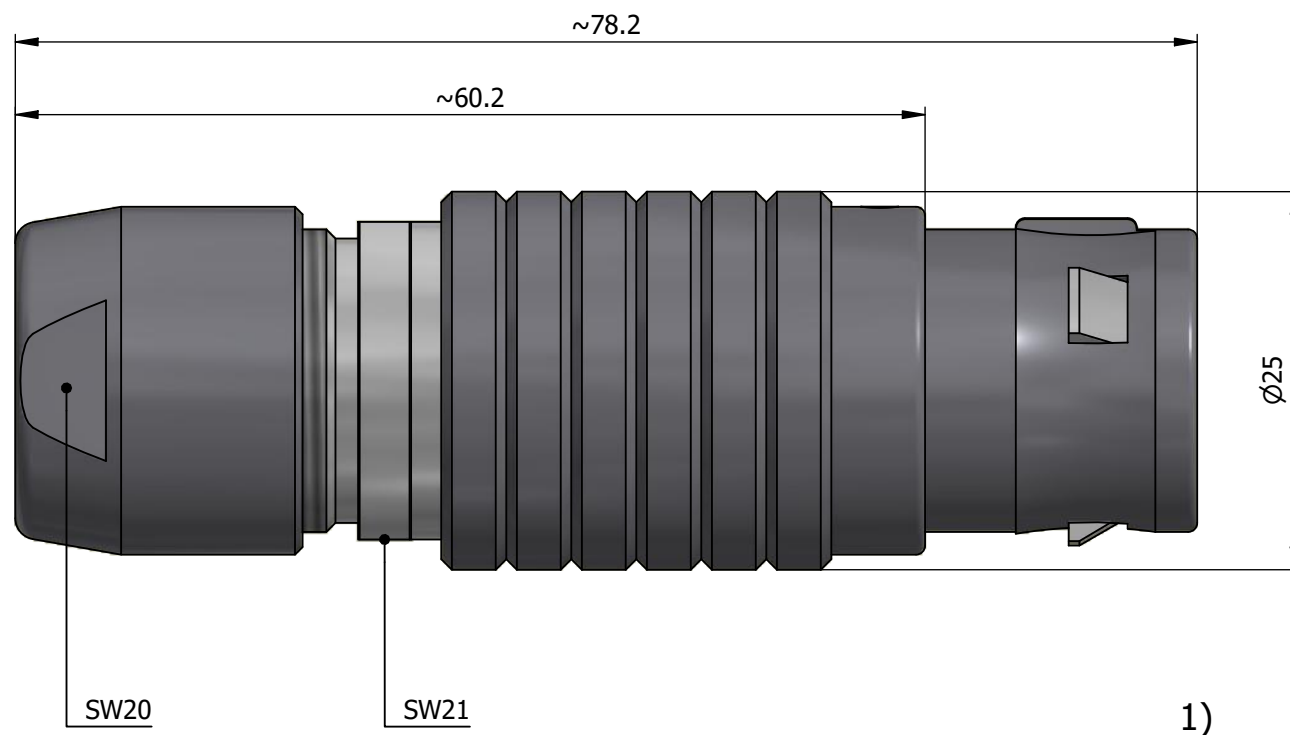

All dimensions are in millimeters (mm)

Alignment Key
Front View

Insert Configuration
Rear View

Note:

1) This picture is generic and for illustrative purposes only, and may show different keying, materials, colour, finish, and contact configuration. Minor shape or feature variations to actual item may be present.

All additional information are documented on the datasheet (See below link or QR Code)
www.lemo.com/pdf/FGJ.4B.95D.VLPM62Q.pdf

Model	Alignment Key	Series	Insert Config.	Housing	Insulator	Contact	Collet Type	Cable Ø	Variant
FGJ		4B	95D						VLPM62Q