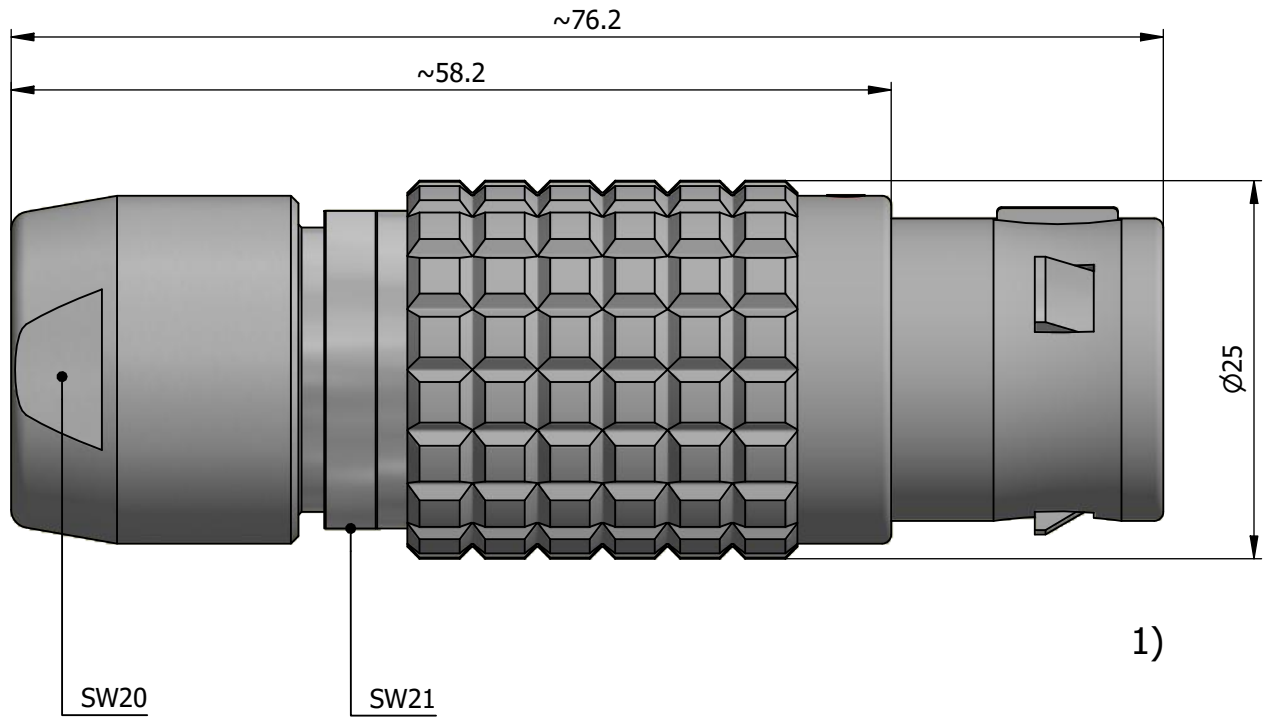

All dimensions are in millimeters (mm)

Alignment Key
Front View

Insert Configuration
Rear View

Note:

1) This picture is generic and for illustrative purposes only, and may show different keying, materials, colour, finish, and contact configuration. Minor shape or feature variations to actual item may be present.

All additional information are documented on the datasheet (See below link or QR Code)
www.lemo.com/pdf/FGJ.4B.348.CLLD16.pdf

Model	Alignment Key	Series	Insert Config.	Housing	Insulator	Contact	Collet Type	Cable ϕ	Variant
FGJ		.4B	.348	.CLLD				16	