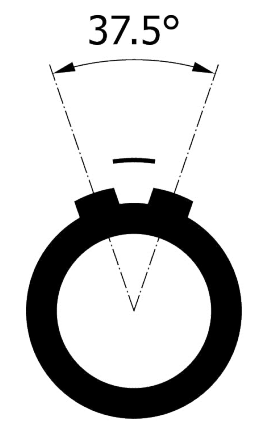

All dimensions are in millimeters (mm)

Alignment Key
Front View

Insert Configuration
Rear View

Note:

1) This picture is generic and for illustrative purposes only, and may show different keying, materials, colour, finish, and contact configuration. Minor shape or feature variations to actual item may be present.

All additional information are documented on the datasheet (See below link or QR Code)
www.lemo.com/pdf/FGJ.4B.348.CLLD16.pdf

Model	Alignment Key	Series	Insert Config.	Housing	Insulator	Contact	Collet Type	Cable ϕ	Variant
FGJ		.4B	.348	.CLLD				16	