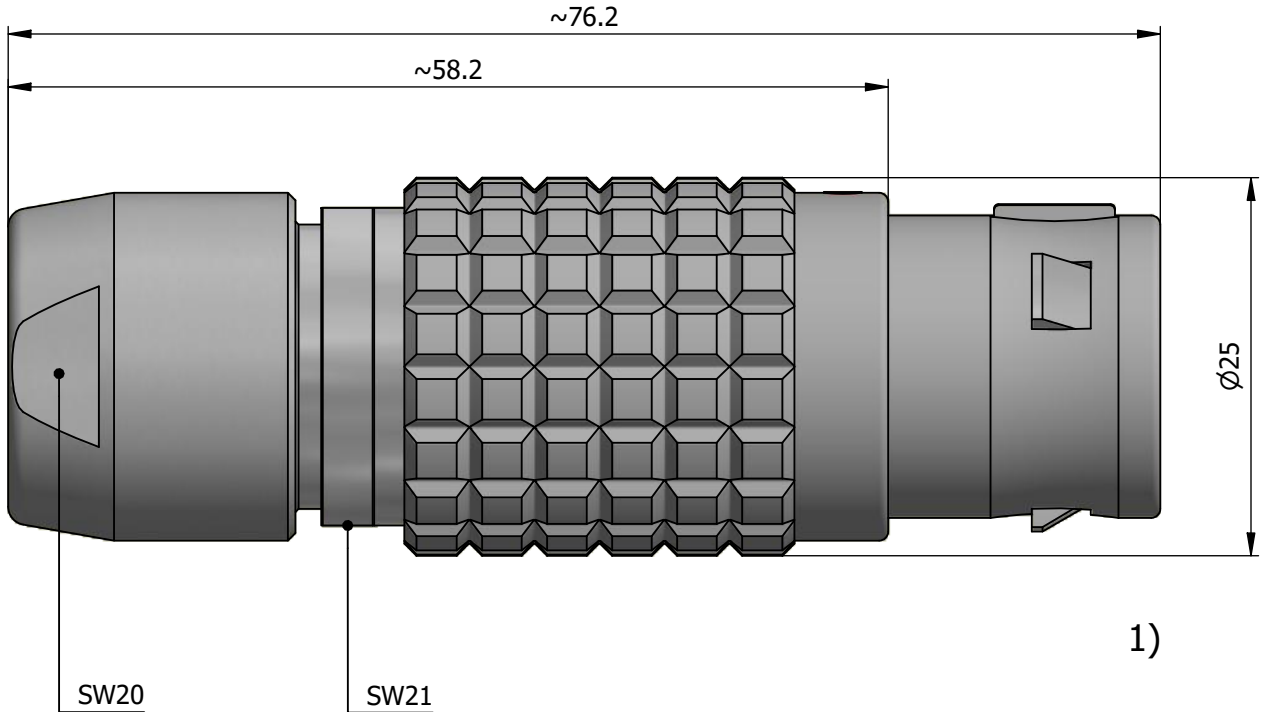

All dimensions are in millimeters (mm)

Alignment Key
Front View

Insert Configuration
Rear View

Note:

1) This picture is generic and for illustrative purposes only, and may show different keying, materials, colour, finish, and contact configuration. Minor shape or feature variations to actual item may be present.

All additional information are documented on the datasheet (See below link or QR Code)
www.lemo.com/pdf/FGJ.4B.348.CLLD15.pdf

Model	Alignment Key	Series	Insert Config.	Housing	Insulator	Contact	Collet Type	Cable Ø	Variant
FGJ	.4B	.348	.CLLD15						

<p>Datasheet</p>	<p>Straight plug, cable collet Series 4B</p>		<p>Drawn 30.06.2022 MARI / MARI</p>
			<p>Checked 30.06.2022 OBAR</p>
			<p>Modified 00 30.06.2022 / MARI</p>
			<p> DO NOT SCALE DRAWING</p>
<p>LEMO SA Chemin des Champs-Courbes 28 1024 Ecublens - SWITZERLAND</p>		<p>Tel. (+41 21) 695 16 00 email : info@lemo.com www.lemo.com</p>	<p>CD</p>
			<p>FGJ.4B.348.CLLD15</p>