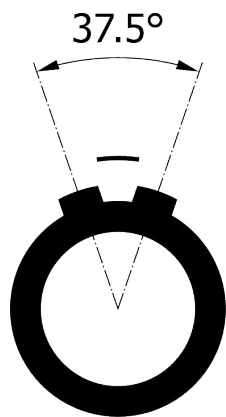

All dimensions are in millimeters (mm)

Alignment Key
Front View

Insert Configuration
Rear View

Note:

1) This picture is generic and for illustrative purposes only, and may show different keying, materials, colour, finish, and contact configuration. Minor shape or feature variations to actual item may be present.