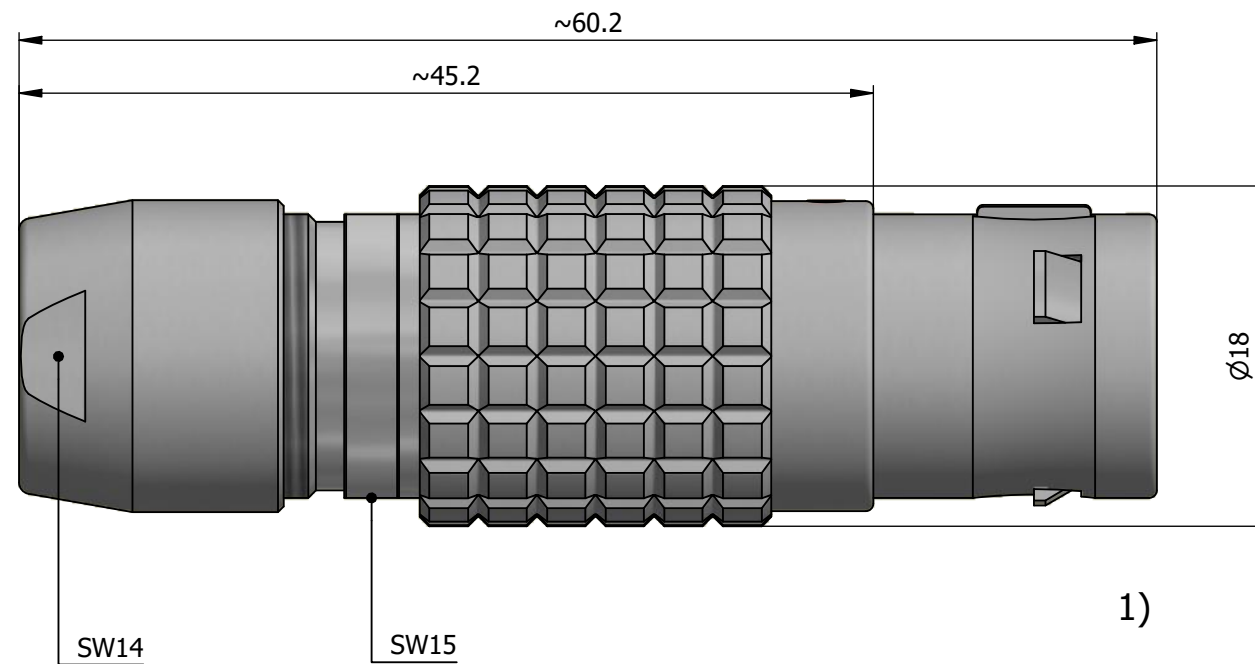

All dimensions are in millimeters (mm)

Alignment Key
Front View

Insert Configuration
Rear View

Note:

1) This picture is generic and for illustrative purposes only, and may show different keying, materials, colour, finish, and contact configuration. Minor shape or feature variations to actual item may be present.

All additional information are documented on the datasheet (See below link or QR Code)
www.lemo.com/pdf/FGJ.3B.320.CYZD92.pdf

Model	Alignment Key	Series	Insert Config.	Housing	Insulator	Contact	Collet Type	Cable Ø	Variant
FGJ		.3B	.320						CYZD92