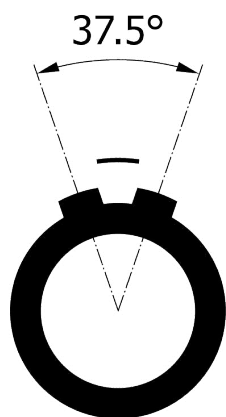

All dimensions are in millimeters (mm)

Alignment Key
Front View

Insert Configuration
Rear View

Note:

1) This picture is generic and for illustrative purposes only, and may show different keying, materials, colour, finish, and contact configuration. Minor shape or feature variations to actual item may be present.