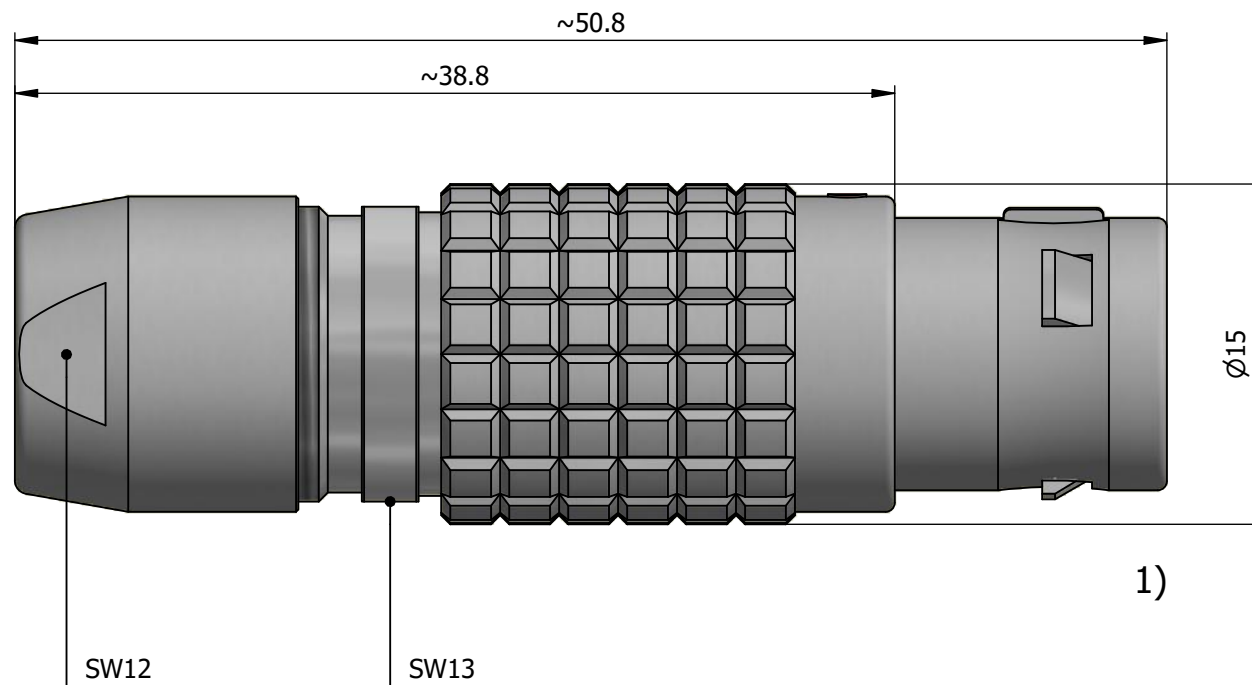

All dimensions are in millimeters (mm)

Alignment Key  
Front View

Insert Configuration  
Rear View

**Note:**

1) This picture is generic and for illustrative purposes only, and may show different keying, materials, colour, finish, and contact configuration. Minor shape or feature variations to actual item may be present.

All additional information are documented on the datasheet (See below link or QR Code)  
[www.lemo.com/pdf/FGJ.2B.319.CYZZ.pdf](http://www.lemo.com/pdf/FGJ.2B.319.CYZZ.pdf)

Model	Alignment Key	Series	Insert Config.	Housing	Insulator	Contact	Collet Type
FGJ		2B					CYZZ