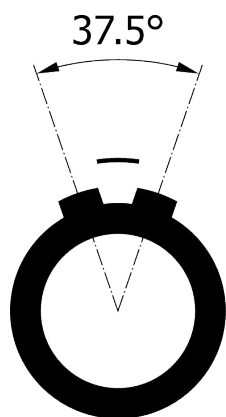

All dimensions are in millimeters (mm)

Alignment Key  
Front View

Insert Configuration  
Rear View

**Note:**

1) This picture is generic and for illustrative purposes only, and may show different keying, materials, colour, finish, and contact configuration. Minor shape or feature variations to actual item may be present.