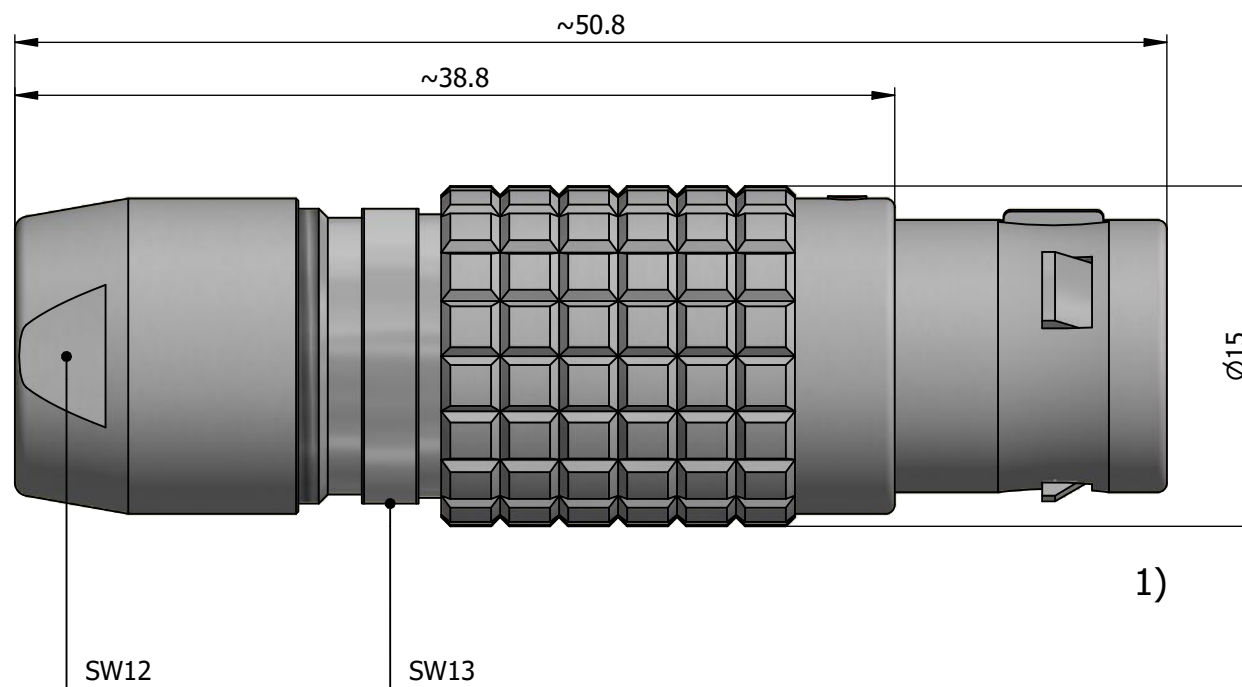

All dimensions are in millimeters (mm)

Alignment Key
Front View

Insert Configuration
Rear View

Note:

1) This picture is generic and for illustrative purposes only, and may show different keying, materials, colour, finish, and contact configuration. Minor shape or feature variations to actual item may be present.

All additional information are documented on the datasheet (See below link or QR Code)
www.lemo.com/pdf/FGJ.2B.310.CYZZ.pdf

Model	Alignment Key	Series	Insert Config.	Housing	Insulator	Contact	Collet Type
FGJ		2B					CYZZ