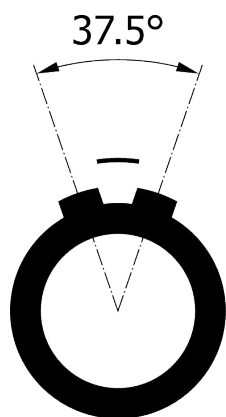

All dimensions are in millimeters (mm)

Alignment Key
Front View

Insert Configuration
Rear View

Note:

1) This picture is generic and for illustrative purposes only, and may show different keying, materials, colour, finish, and contact configuration. Minor shape or feature variations to actual item may be present.