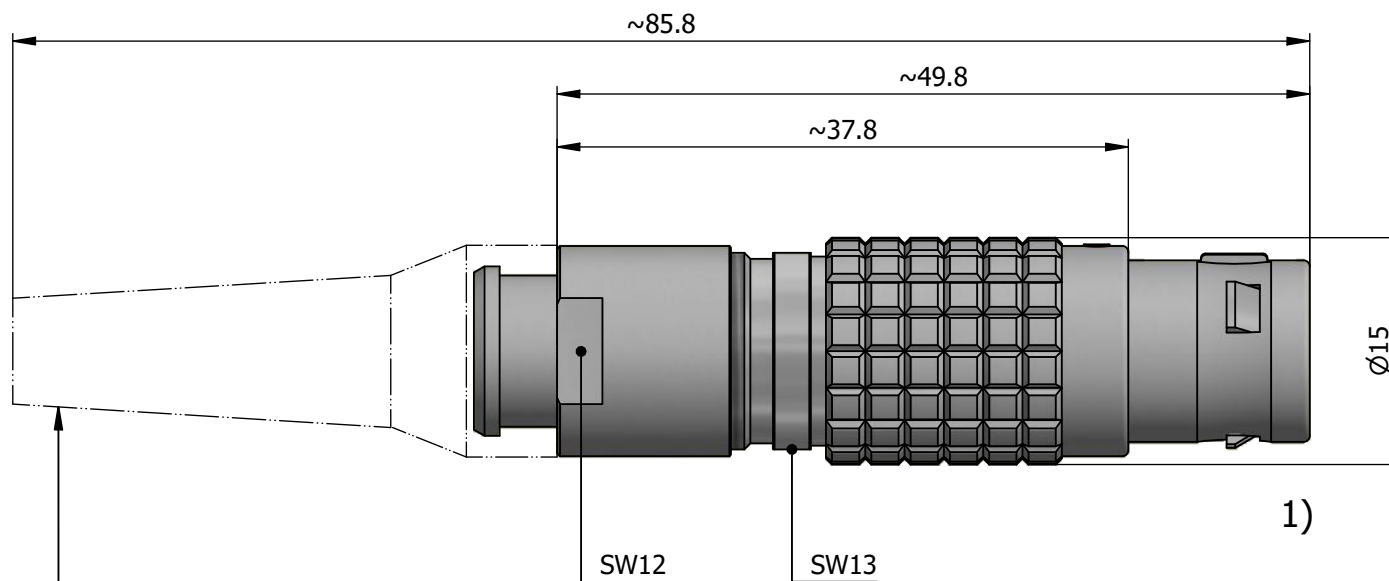

All dimensions are in millimeters (mm)

Alignment Key
Front View

Insert Configuration
Rear View

Note:

1) This picture is generic and for illustrative purposes only, and may show different keying, materials, colour, finish, and contact configuration. Minor shape or feature variations to actual item may be present.

All additional information are documented on the datasheet (See below link or QR Code)
www.lemo.com/pdf/FGJ.2B.308.CYZD72Z.pdf

Model	Alignment Key	Series	Insert Config.	Housing	Insulator	Contact	Collet Type	Cable Ø	Variant
FGJ		2B	308				CYZD72Z		