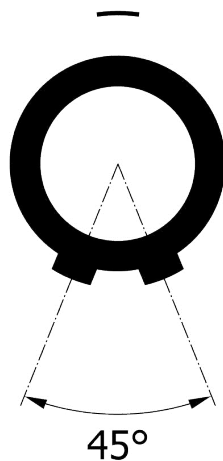

All dimensions are in millimeters (mm)

Alignment Key
Front View

Insert Configuration
Rear View

Note:

1) This picture is generic and for illustrative purposes only, and may show different keying, materials, colour, finish, and contact configuration. Minor shape or feature variations to actual item may be present.