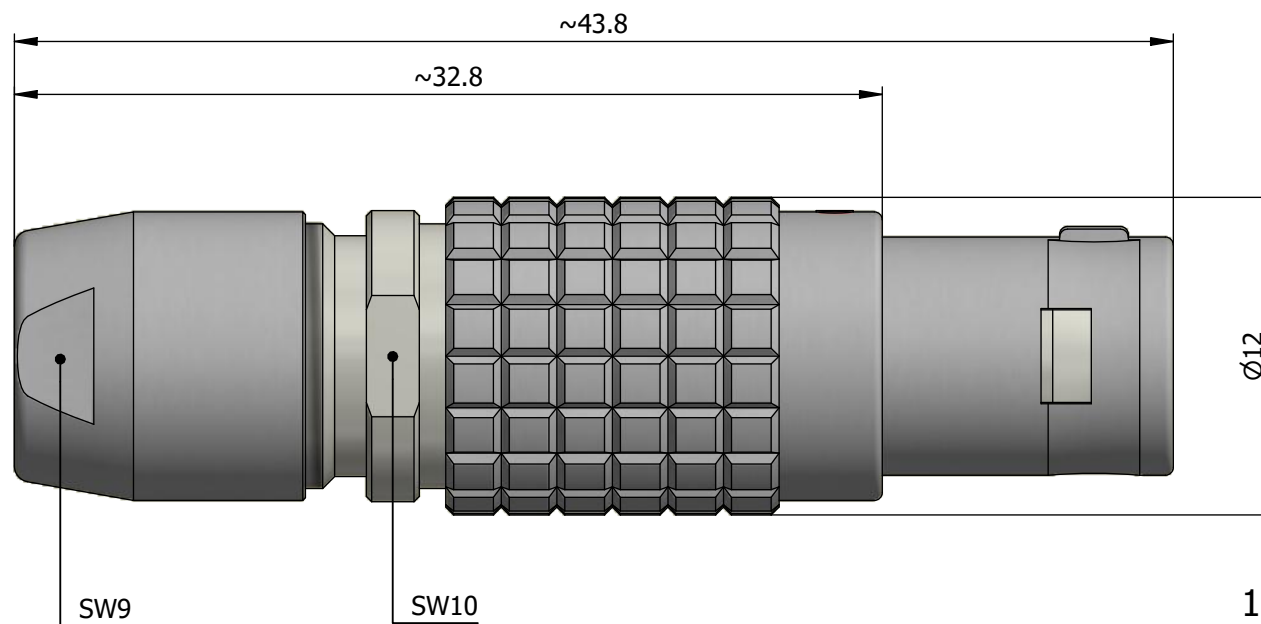

All dimensions are in millimeters (mm)

Alignment Key
Front View

Insert Configuration
Rear View

Note:

1) This picture is generic and for illustrative purposes only, and may show different keying, materials, colour, finish, and contact configuration. Minor shape or feature variations to actual item may be present.

All additional information are documented on the datasheet (See below link or QR Code)
www.lemo.com/pdf/FGJ.1B.304.CYZD52.pdf

Model	Alignment Key	Series	Insert Config.	Housing	Insulator	Contact	Collet Type	Cable \varnothing	Variant
FGJ	.1B	.304	.CYZD52						