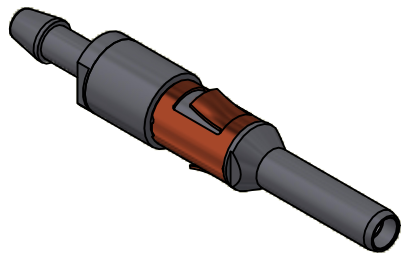

All dimensions are in millimeters (mm)

All additional information are documented on the datasheet (See below link or QR Code)
www.lemo.com/pdf/FGG.P1.150.ACV.pdf

<p>Datasheet</p> 	<p>Male fluidic contact with valve Type P1</p>		Drawn	28.03.2006	OVU/RMO
			Checked	19.02.2024	OBAR
	Modified	03	19.02.2024/MARI		
				DO NOT SCALE DRAWING	
 <p>LEMO SA Chemin des Champs-Courbes 28 1024 Ecublens - SWITZERLAND</p>		<p>Tel. (+41 21) 695 16 00 email : info@lemo.com www.lemo.com</p>	CD	<p>FGG.P1.150.ACV</p>	