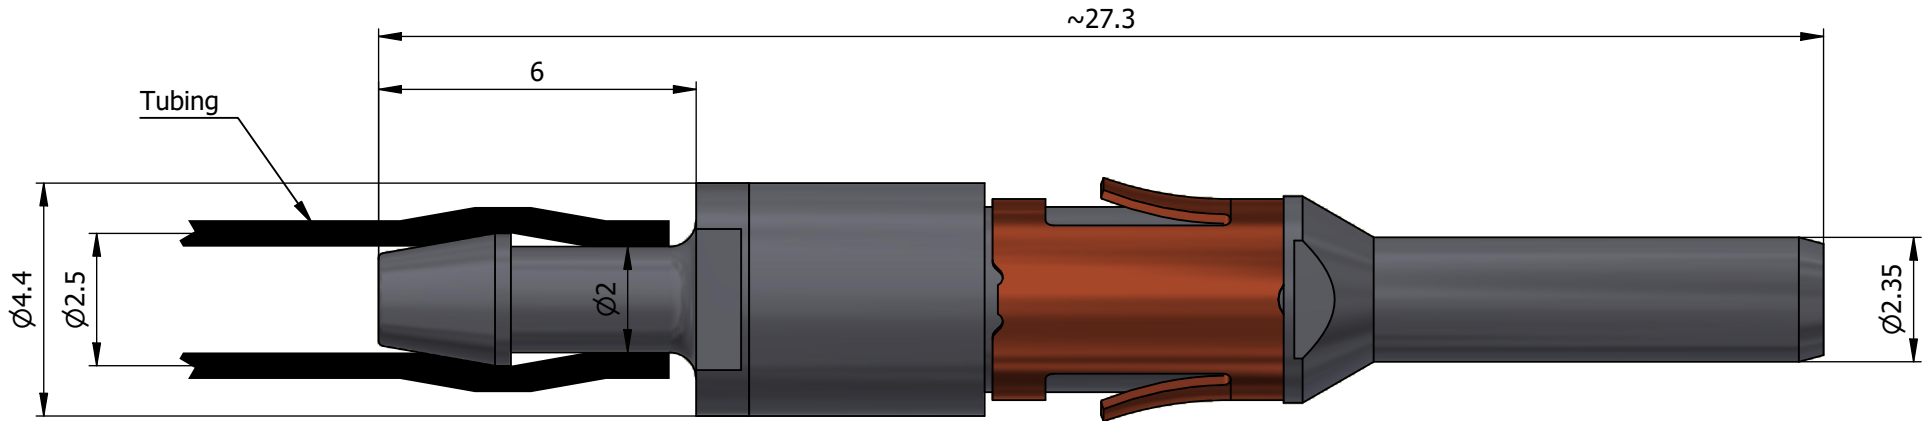

All dimensions are in millimeters (mm)

All additional information are documented on the datasheet (See below link or QR Code)
www.lemo.com/pdf/FGG.P1.150.ACV.pdf

<p>Datasheet</p> 	<p>Male fluidic contact with valve Type P1</p>		Drawn	28.03.2006	OVU/RMO
			Checked	19.02.2024	OBAR
	Modified	03	19.02.2024/MARI		
				DO NOT SCALE DRAWING	
 <p>LEMO SA Chemin des Champs-Courbes 28 1024 Ecublens - SWITZERLAND</p>		<p>Tel. (+41 21) 695 16 00 email : info@lemo.com www.lemo.com</p>	CD	<p>FGG.P1.150.ACV</p>	