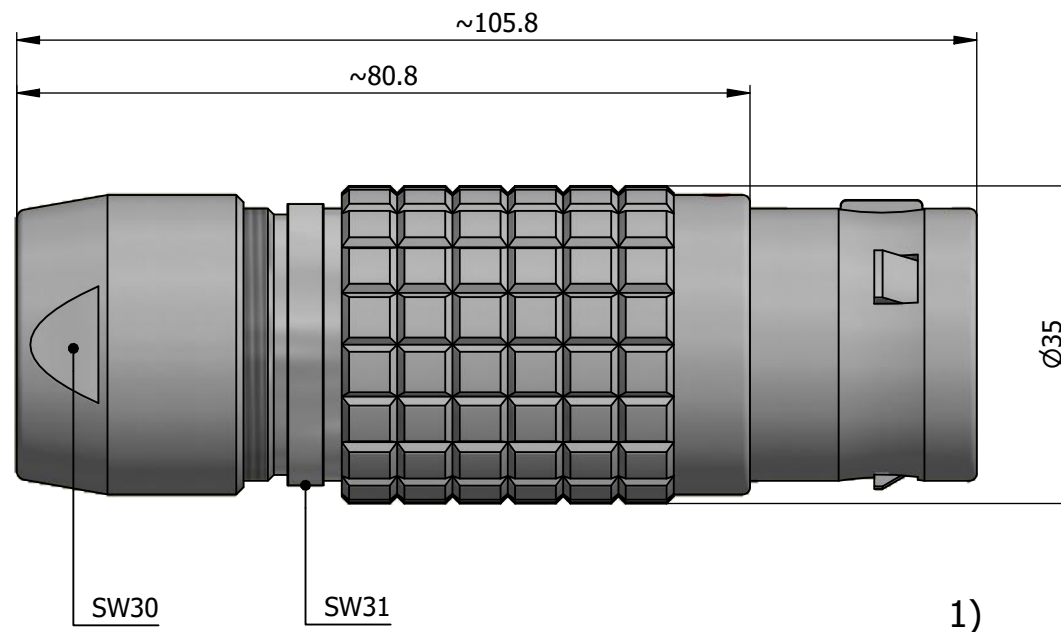

All dimensions are in millimeters (mm)

Alignment Key  
Front View

Insert Configuration  
Rear View

**Note:**

1) This picture is generic and for illustrative purposes only, and may show different keying, materials, colour, finish, and contact configuration. Minor shape or feature variations to actual item may be present.

All additional information are documented on the datasheet (See below link or QR Code)  
[www.lemo.com/pdf/FGG.5B.350.CYZD17.pdf](http://www.lemo.com/pdf/FGG.5B.350.CYZD17.pdf)

Model	Alignment Key	Series	Insert Config.	Housing	Insulator	Contact	Collet Type	Cable Ø	Variant
FGG		5B						350	CYZD17