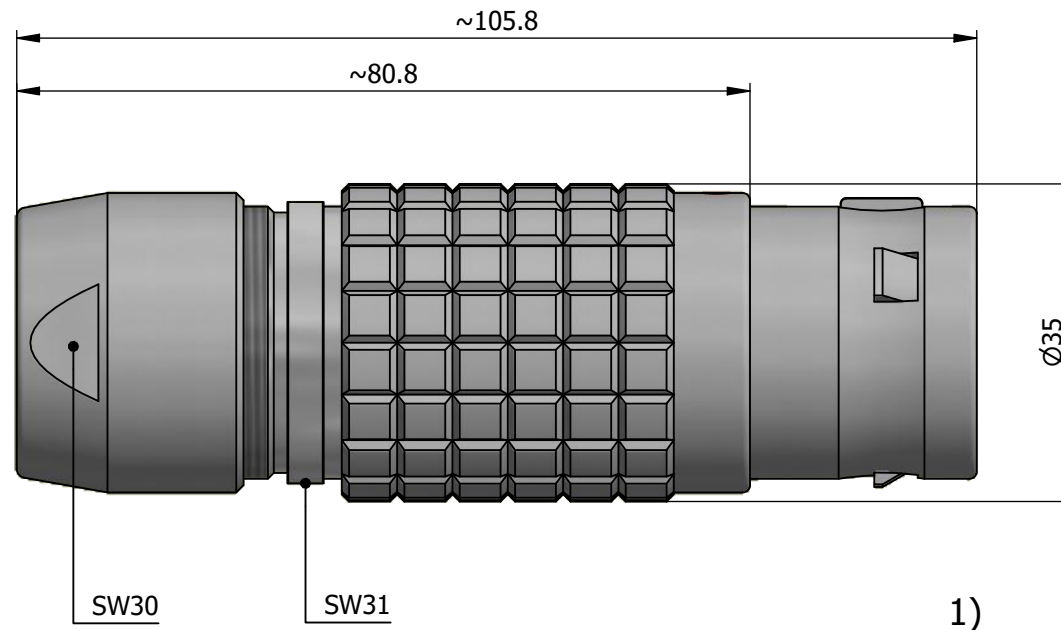

All dimensions are in millimeters (mm)

Alignment Key
Front View

Insert Configuration
Rear View

Note:

1) This picture is generic and for illustrative purposes only, and may show different keying, materials, colour, finish, and contact configuration. Minor shape or feature variations to actual item may be present.

All additional information are documented on the datasheet (See below link or QR Code)
www.lemo.com/pdf/FGG.5B.316.CYZD15.pdf

Model	Alignment Key	Series	Insert Config.	Housing	Insulator	Contact	Collet Type	Cable Ø	Variant
FGG.5B.316.CYZD15									