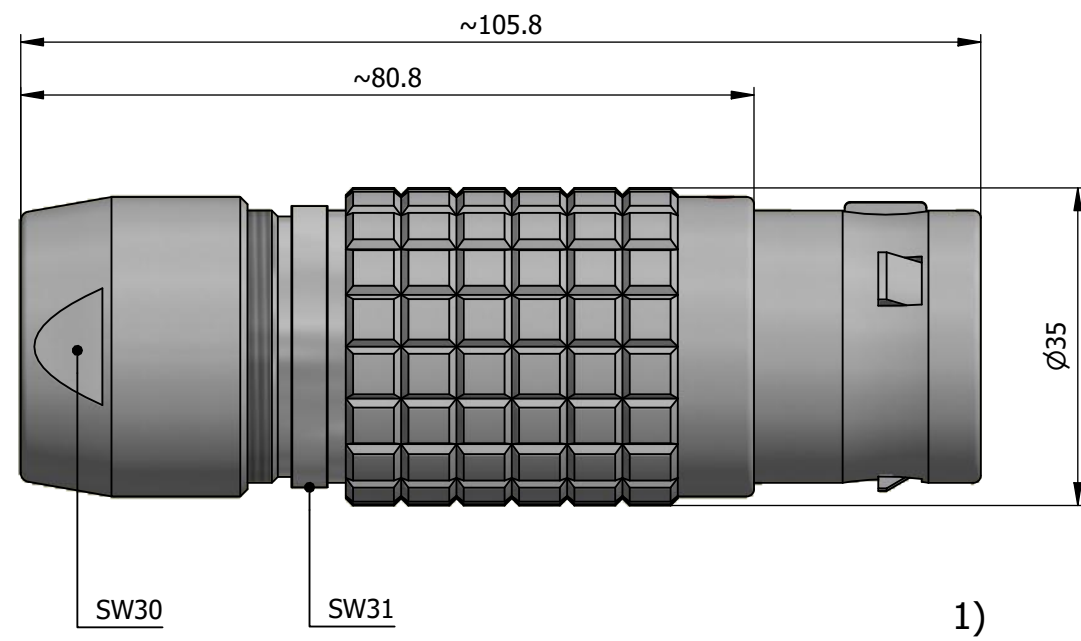

All dimensions are in millimeters (mm)

Alignment Key
Front View

Insert Configuration
Rear View

Note:

1) This picture is generic and for illustrative purposes only, and may show different keying, materials, colour, finish, and contact configuration. Minor shape or feature variations to actual item may be present.

All additional information are documented on the datasheet (See below link or QR Code)
www.lemo.com/pdf/FGG.5B.260.CLCD258.pdf

Model	Alignment Key	Series	Insert Config.	Housing	Insulator	Contact	Collet Type	Cable Ø	Variant
FGG		5B	260	CL	CD				258

	Straight plug, cable collet Series 5B		Drawn 01.07.2022 MARI / MARI
	 LEMO SA Chemin des Champs-Courbes 28 1024 Ecublens - SWITZERLAND		Checked 01.07.2022 OBAR
	Tel. (+41 21) 695 16 00 email : info@lemo.com www.lemo.com		Modified 00 01.07.2022 / MARI
	CD		DO NOT SCALE DRAWING
FGG.5B.260.CLCD258			