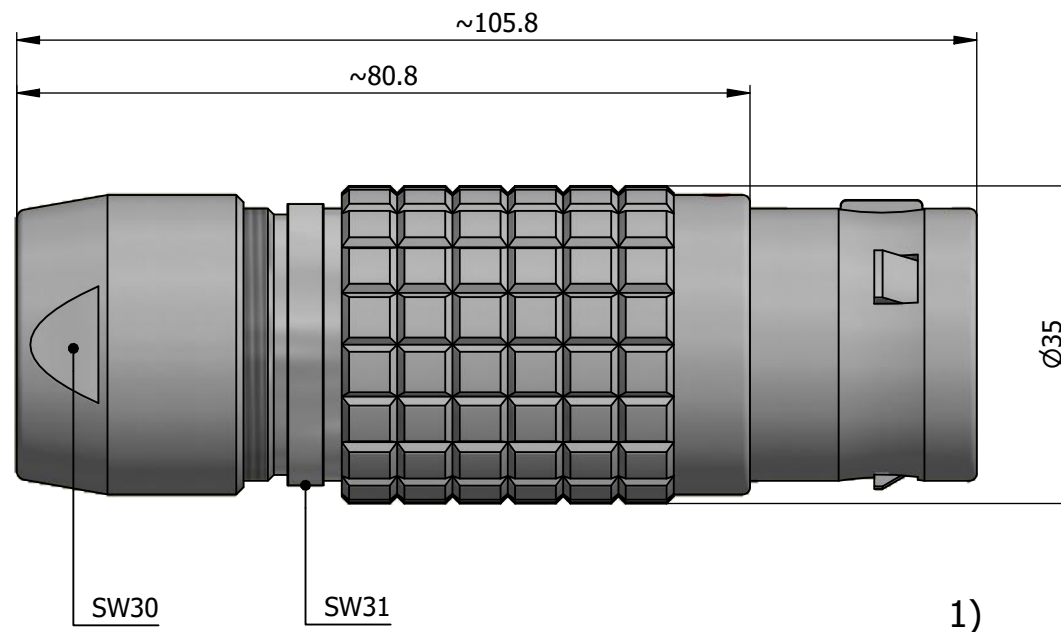

All dimensions are in millimeters (mm)

Alignment Key  
Front View

Insert Configuration  
Rear View

**Note:**

1) This picture is generic and for illustrative purposes only, and may show different keying, materials, colour, finish, and contact configuration. Minor shape or feature variations to actual item may be present.

All additional information are documented on the datasheet (See below link or QR Code)  
[www.lemo.com/pdf/FGG.5B.260.CLCD255.pdf](http://www.lemo.com/pdf/FGG.5B.260.CLCD255.pdf)

Model	Alignment Key	Series	Insert Config.	Housing	Insulator	Contact	Collet Type	Cable Ø	Variant
FGG		5B	260	CL	CD	255			