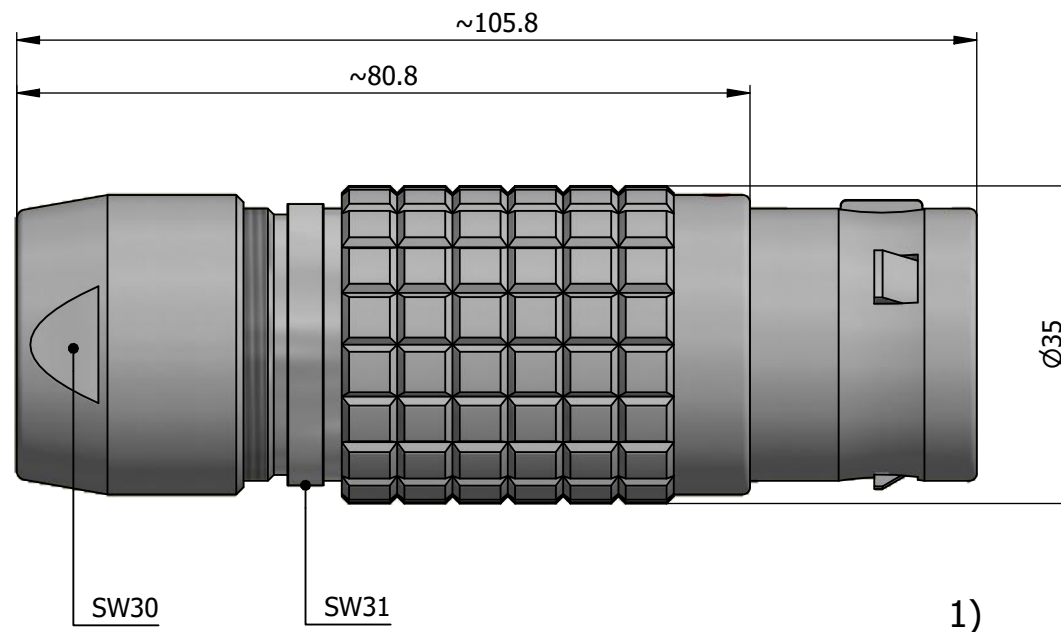

All dimensions are in millimeters (mm)

Alignment Key
Front View

Insert Configuration
Rear View

Note:

1) This picture is generic and for illustrative purposes only, and may show different keying, materials, colour, finish, and contact configuration. Minor shape or feature variations to actual item may be present.

All additional information are documented on the datasheet (See below link or QR Code)
www.lemo.com/pdf/FGG.5B.260.CLCD238.pdf

Model	Alignment Key	Series	Insert Config.	Housing	Insulator	Contact	Collet Type	Cable Ø	Variant
FGG		5B	260	CLCD			238		