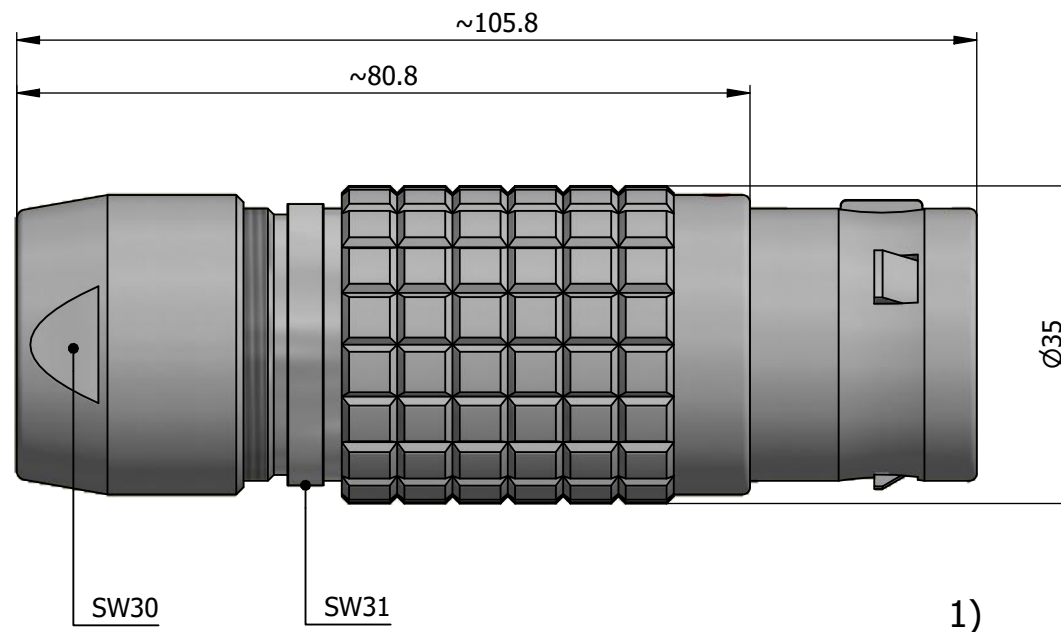

All dimensions are in millimeters (mm)

Alignment Key  
Front View

Insert Configuration  
Rear View

**Note:**

1) This picture is generic and for illustrative purposes only, and may show different keying, materials, colour, finish, and contact configuration. Minor shape or feature variations to actual item may be present.

All additional information are documented on the datasheet (See below link or QR Code)  
[www.lemo.com/pdf/FGG.5B.260.CLCD195.pdf](http://www.lemo.com/pdf/FGG.5B.260.CLCD195.pdf)

Model	Alignment Key	Series	Insert Config.	Housing	Insulator	Contact	Collet Type	Cable Ø	Variant
FGG		5B	260	CLCD	195				