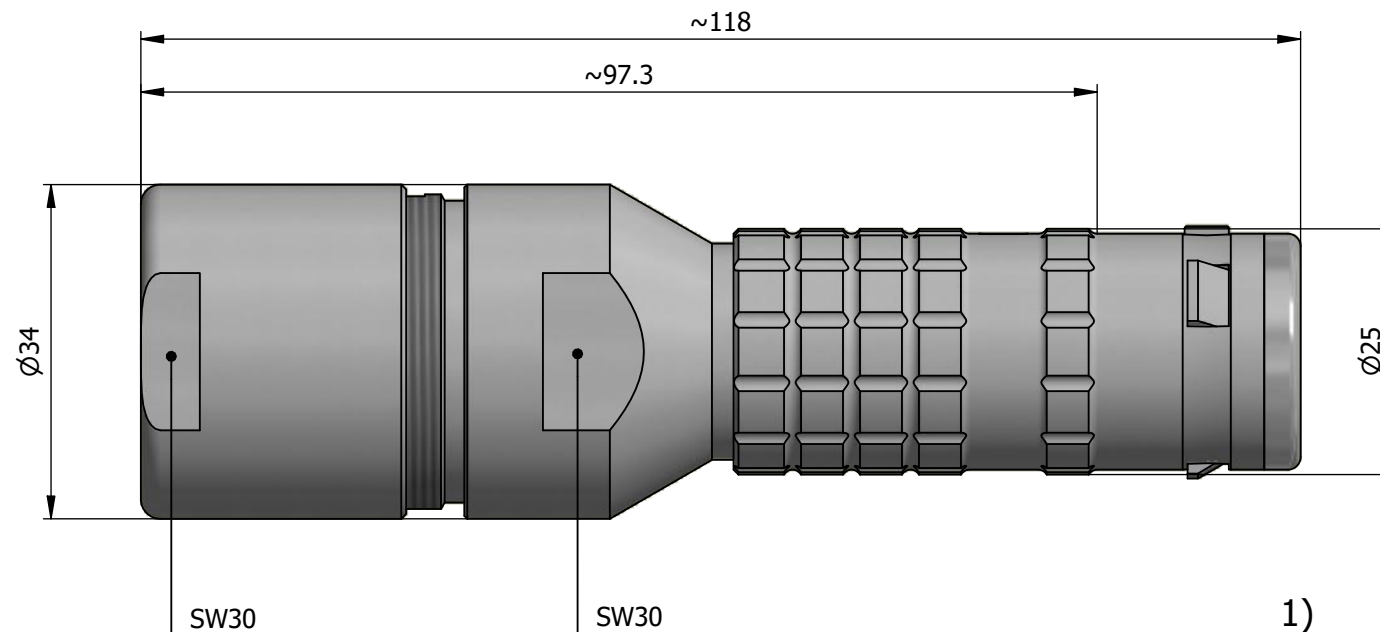

All dimensions are in millimeters (mm)

Alignment Key  
Front View

Insert Configuration  
Rear View

**Note:**

1) This picture is generic and for illustrative purposes only, and may show different keying, materials, colour, finish, and contact configuration. Minor shape or feature variations to actual item may be present.

All additional information are documented on the datasheet (See below link or QR Code)  
[www.lemo.com/pdf/FGG.4K.348.CLCK18.pdf](http://www.lemo.com/pdf/FGG.4K.348.CLCK18.pdf)

Model Alignment Key Series Insert Config. Housing Insulator Contact Collet Type Cable Ø Variant  
**FGG.4K.348.CLCK18**

<p>Datasheet</p> 	<p><b>Straight plug, oversize cable collet</b></p> <p>Series 4K</p>		<p>Drawn 05.04.2019 OVU / NHA</p>
	 <p>LEMO SA Chemin des Champs-Courbes 28 1024 Ecublens - SWITZERLAND</p>		<p>Checked 06.12.2022 OBAR</p>
	<p>Tel. (+41 21) 695 16 00 email : info@lemo.com www.lemo.com</p>		<p>Modified 01 06.12.2022 / MARI</p>
	<p>CD</p>		<p>DO NOT SCALE DRAWING</p>