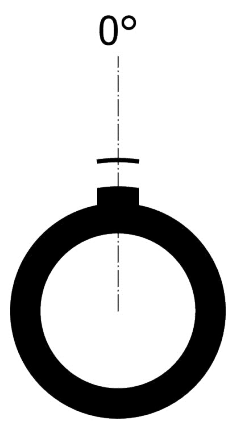

All dimensions are in millimeters (mm)

Alignment Key  
Front View

Insert Configuration  
Rear View

**Note:**

1) This picture is generic and for illustrative purposes only, and may show different keying, materials, colour, finish, and contact configuration. Minor shape or feature variations to actual item may be present.

All additional information are documented on the datasheet (See below link or QR Code)  
[www.lemo.com/pdf/FGG.4K.348.CLAK19.pdf](http://www.lemo.com/pdf/FGG.4K.348.CLAK19.pdf)

Model	Alignment Key	Series	Insert Config.	Housing	Insulator	Contact	Collet Type	Cable Ø	Variant
FGG	.4K	.348	.CLAK19						

<p>Datasheet</p>	<p><b>Straight plug, oversize cable collet</b></p> <p>Series 4K</p>		<p>Drawn</p> <p>06.12.2022</p> <p>MARI / MARI</p>
	<p>LEMO SA Chemin des Champs-Courbes 28 1024 Ecublens - SWITZERLAND</p>		<p>Checked</p> <p>06.12.2022</p> <p>OBAR</p>
	<p>Tel. (+41 21) 695 16 00 email : info@lemo.com www.lemo.com</p>		<p>Modified</p> <p>00</p> <p>06.12.2022 / MARI</p>
<p>CD</p>			<p>DO NOT SCALE DRAWING</p>
<p>FGG.4K.348.CLAK19</p>			