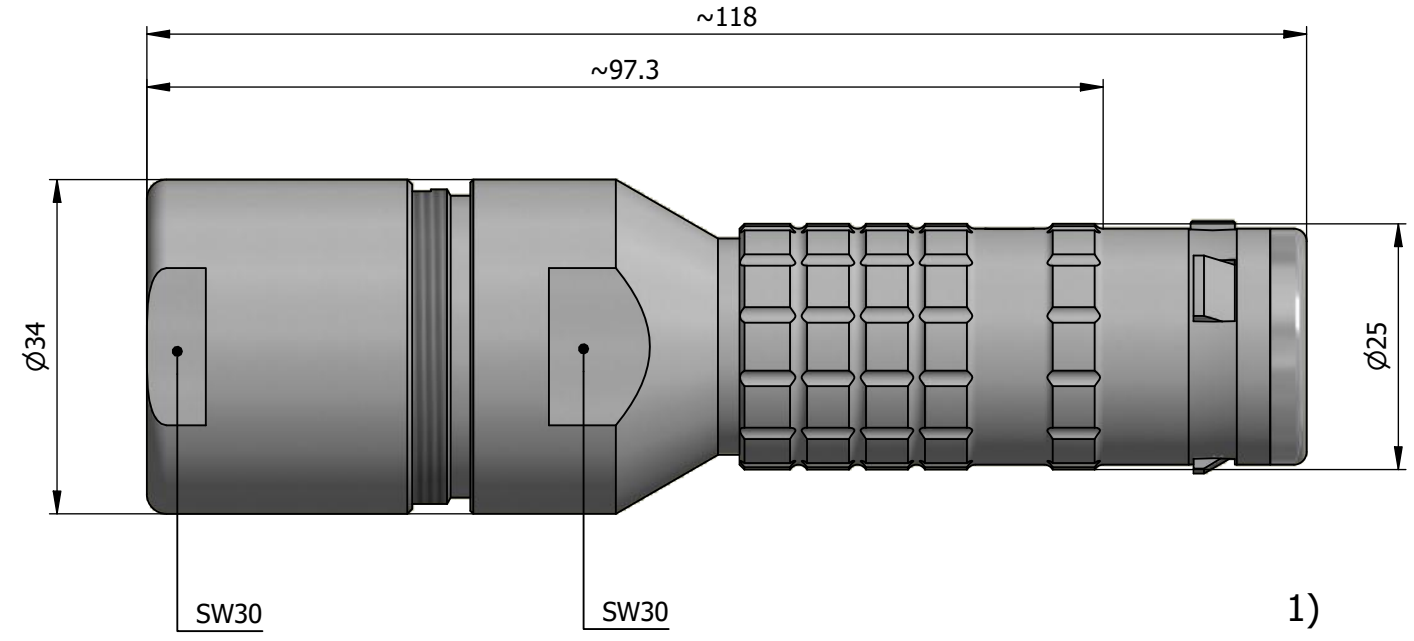

All dimensions are in millimeters (mm)

Alignment Key  
Front View

Insert Configuration  
Rear View

**Note:**

1) This picture is generic and for illustrative purposes only, and may show different keying, materials, colour, finish, and contact configuration. Minor shape or feature variations to actual item may be present.

All additional information are documented on the datasheet (See below link or QR Code)  
[www.lemo.com/pdf/FGG.4K.348.CLAK19.pdf](http://www.lemo.com/pdf/FGG.4K.348.CLAK19.pdf)

Model	Alignment Key	Series	Insert Config.	Housing	Insulator	Contact	Collet Type	Cable Ø	Variant
FGG	.4K	.348	.CLAK19						

<p>Datasheet</p>	<p><b>Straight plug, oversize cable collet</b></p> <p>Series 4K</p>		<p>Drawn</p> <p>06.12.2022</p> <p>MARI / MARI</p>
	<p>LEMO SA Chemin des Champs-Courbes 28 1024 Ecublens - SWITZERLAND</p>		<p>Checked</p> <p>06.12.2022</p> <p>OBAR</p>
	<p>Tel. (+41 21) 695 16 00 email : info@lemo.com www.lemo.com</p>		<p>Modified</p> <p>00</p> <p>06.12.2022 / MARI</p>
<p>CD</p>			<p>DO NOT SCALE DRAWING</p>
<p>FGG.4K.348.CLAK19</p>			