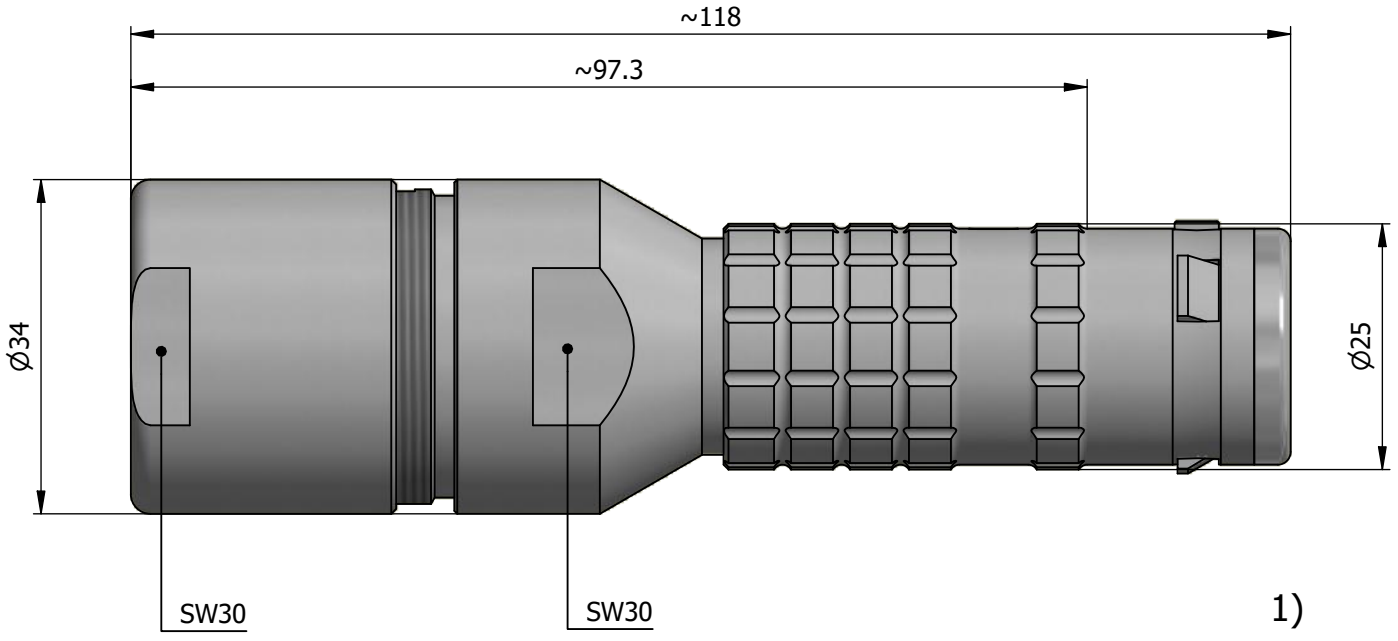

All dimensions are in millimeters (mm)

Alignment Key
Front View

Insert Configuration
Rear View

Note:

1) This picture is generic and for illustrative purposes only, and may show different keying, materials, colour, finish, and contact configuration. Minor shape or feature variations to actual item may be present.

All additional information are documented on the datasheet (See below link or QR Code)
www.lemo.com/pdf/FGG.4K.348.CLAK18.pdf

Model	Alignment Key	Series	Insert Config.	Housing	Insulator	Contact	Collet Type	Cable Ø	Variant
FGG	.4K	.348	.CLAK18						

	Straight plug, oversize cable collet Series 4K		Drawn 06.12.2022 MARI / MARI
	LEMO SA Chemin des Champs-Courbes 28 1024 Ecublens - SWITZERLAND		Checked 06.12.2022 OBAR
	Tel. (+41 21) 695 16 00 email : info@lemo.com www.lemo.com		Modified 00 06.12.2022 / MARI
CD	FGG.4K.348.CLAK18		DO NOT SCALE DRAWING