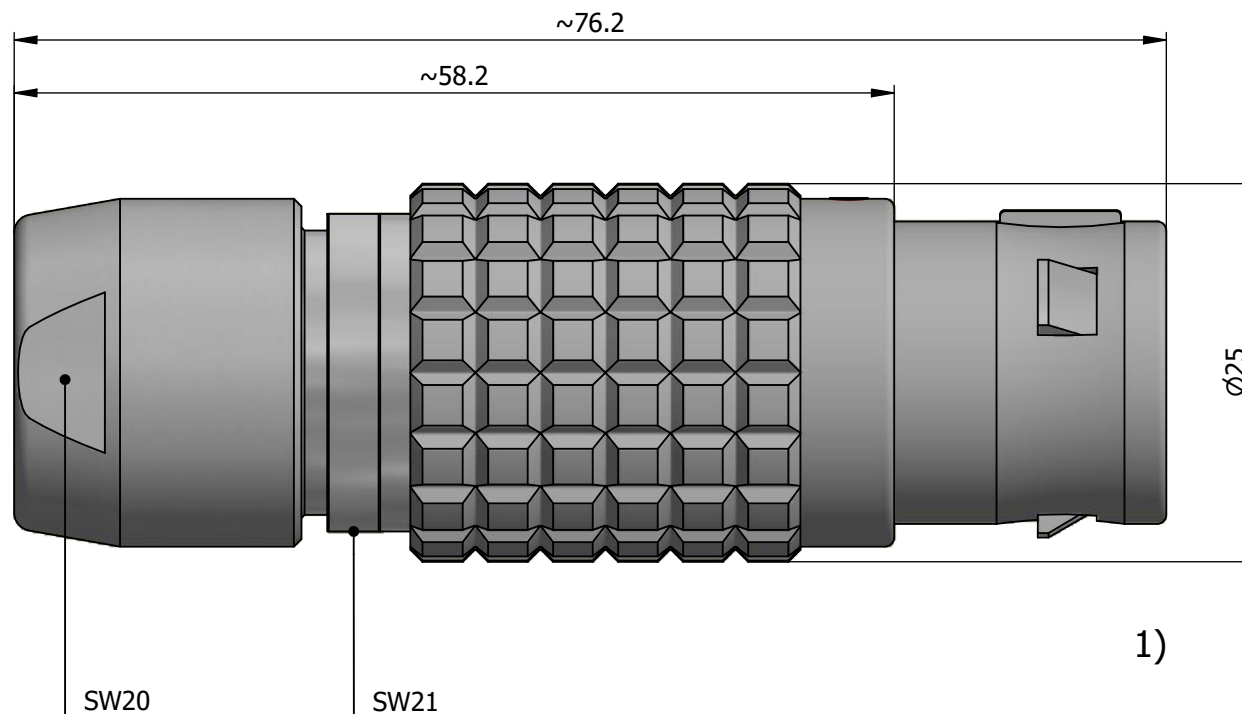

All dimensions are in millimeters (mm)

Alignment Key  
Front View

Insert Configuration  
Rear View

**Note:**

1) This picture is generic and for illustrative purposes only, and may show different keying, materials, colour, finish, and contact configuration. Minor shape or feature variations to actual item may be present.

All additional information are documented on the datasheet (See below link or QR Code)  
[www.lemo.com/pdf/FGG.4B.348.CLAD16.pdf](http://www.lemo.com/pdf/FGG.4B.348.CLAD16.pdf)

Model	Alignment Key	Series	Insert Config.	Housing	Insulator	Contact	Collet Type	Cable $\phi$	Variant
FGG	.4B	.348	.CLAD16						