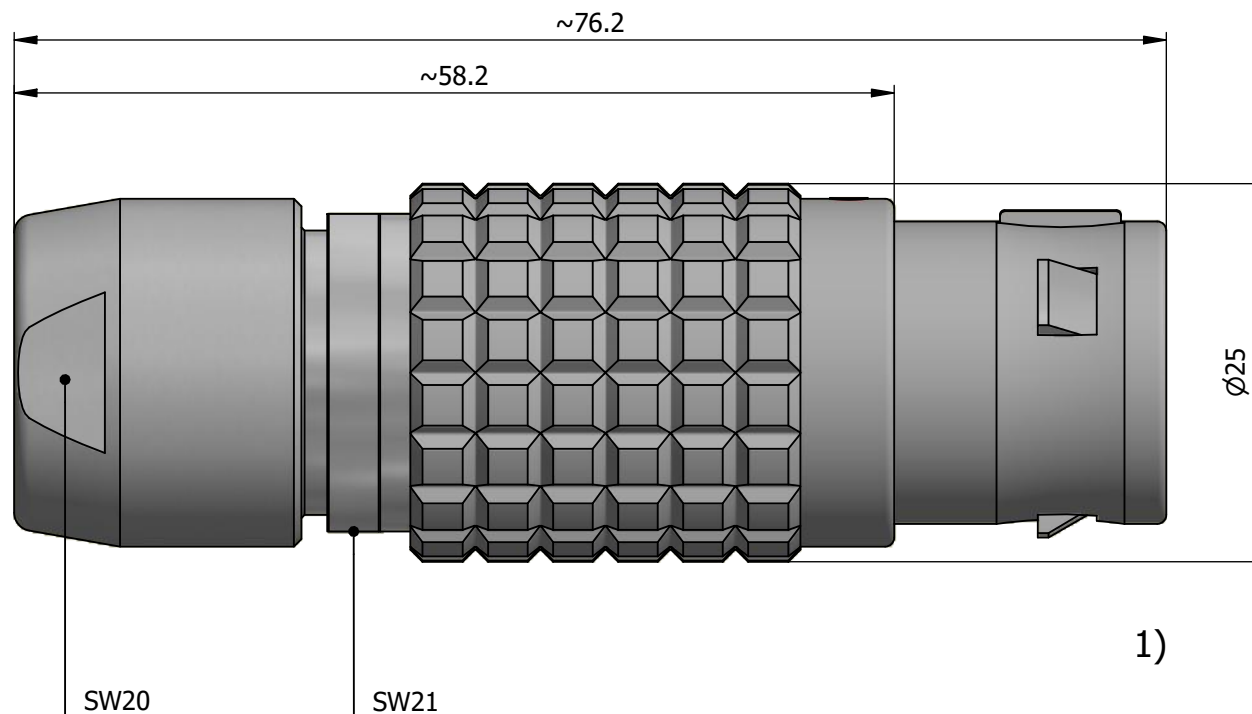

All dimensions are in millimeters (mm)

Alignment Key
Front View

Insert Configuration
Rear View

Note:

1) This picture is generic and for illustrative purposes only, and may show different keying, materials, colour, finish, and contact configuration. Minor shape or feature variations to actual item may be present.

All additional information are documented on the datasheet (See below link or QR Code)
www.lemo.com/pdf/FGG.4B.348.CLAD13.pdf

Model	Alignment Key	Series	Insert Config.	Housing	Insulator	Contact	Collet Type	Cable ϕ	Variant
FGG	.4B	.348	.CLAD13						