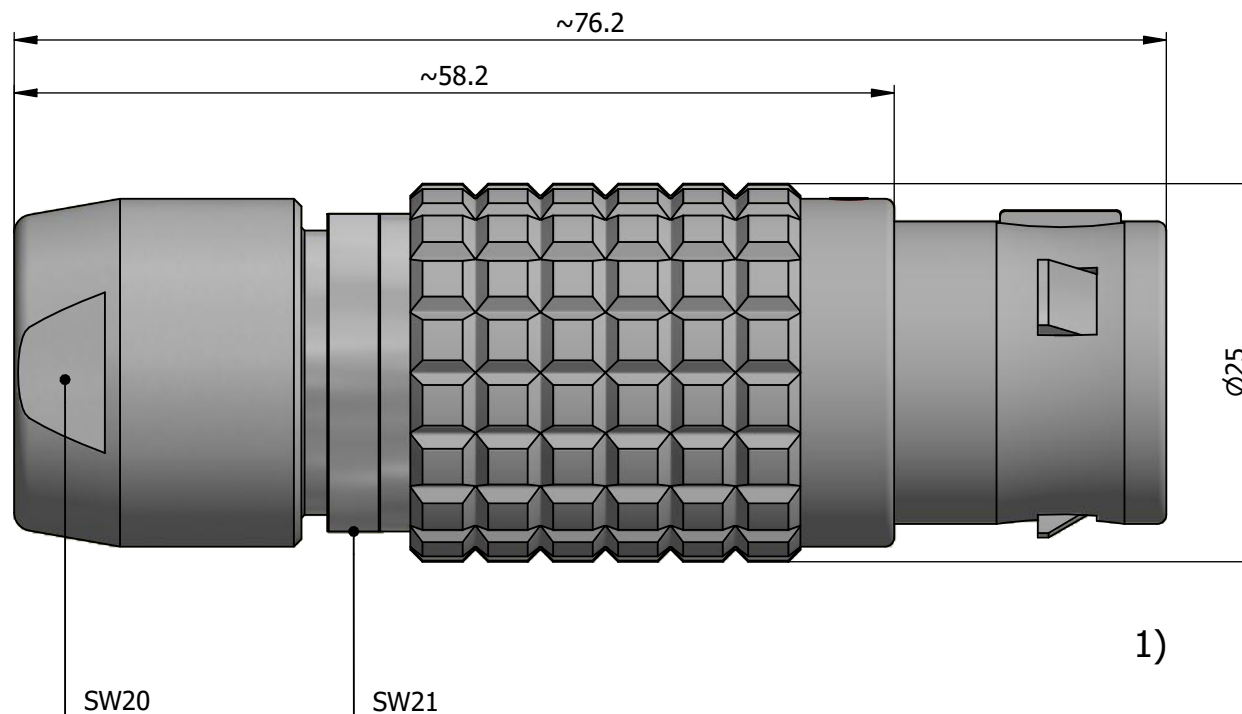

All dimensions are in millimeters (mm)

Alignment Key
Front View

Insert Configuration
Rear View

Note:

1) This picture is generic and for illustrative purposes only, and may show different keying, materials, colour, finish, and contact configuration. Minor shape or feature variations to actual item may be present.

All additional information are documented on the datasheet (See below link or QR Code)
www.lemo.com/pdf/FGG.4B.348.CLAD12.pdf

Model	Alignment Key	Series	Insert Config.	Housing	Insulator	Contact	Collet Type	Cable ϕ	Variant
FGG	.4B	.348	.CLAD	12					