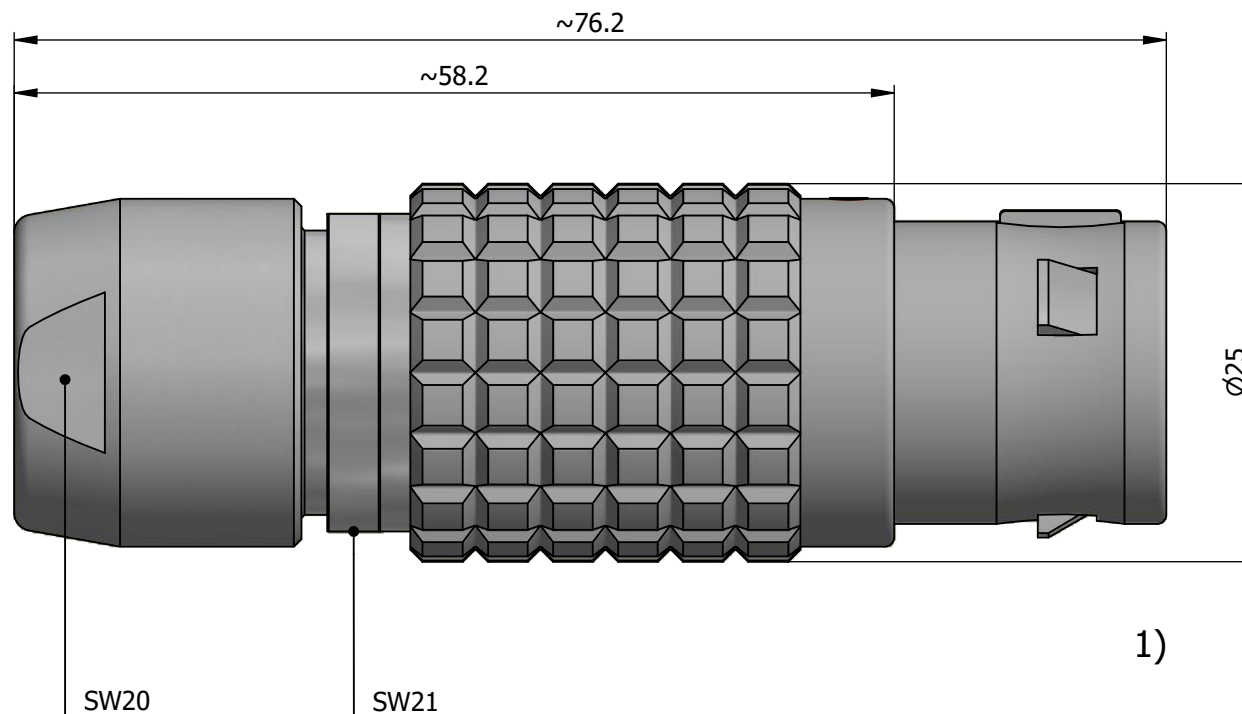

All dimensions are in millimeters (mm)

Alignment Key  
Front View

Insert Configuration  
Rear View

**Note:**

1) This picture is generic and for illustrative purposes only, and may show different keying, materials, colour, finish, and contact configuration. Minor shape or feature variations to actual item may be present.

All additional information are documented on the datasheet (See below link or QR Code)  
[www.lemo.com/pdf/FGG.4B.348.CLAD10.pdf](http://www.lemo.com/pdf/FGG.4B.348.CLAD10.pdf)

Model	Alignment Key	Series	Insert Config.	Housing	Insulator	Contact	Collet Type	Cable Ø	Variant
FGG	.4B	.348	.CLAD10						