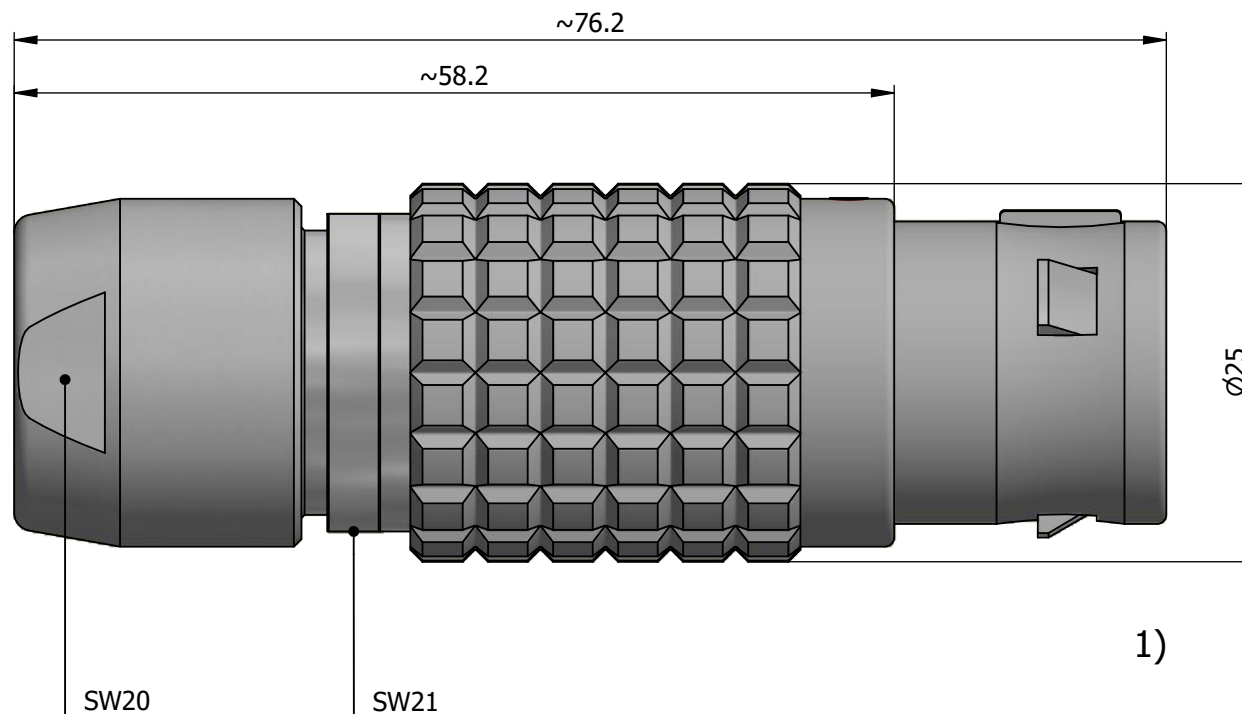

All dimensions are in millimeters (mm)

Alignment Key
Front View

Insert Configuration
Rear View

Note:

1) This picture is generic and for illustrative purposes only, and may show different keying, materials, colour, finish, and contact configuration. Minor shape or feature variations to actual item may be present.

All additional information are documented on the datasheet (See below link or QR Code)
www.lemo.com/pdf/FGG.4B.330.CYZD12.pdf

Model	Alignment Key	Series	Insert Config.	Housing	Insulator	Contact	Collet Type	Cable ϕ	Variant
FGG	.4B	.330	.CYZD	12					