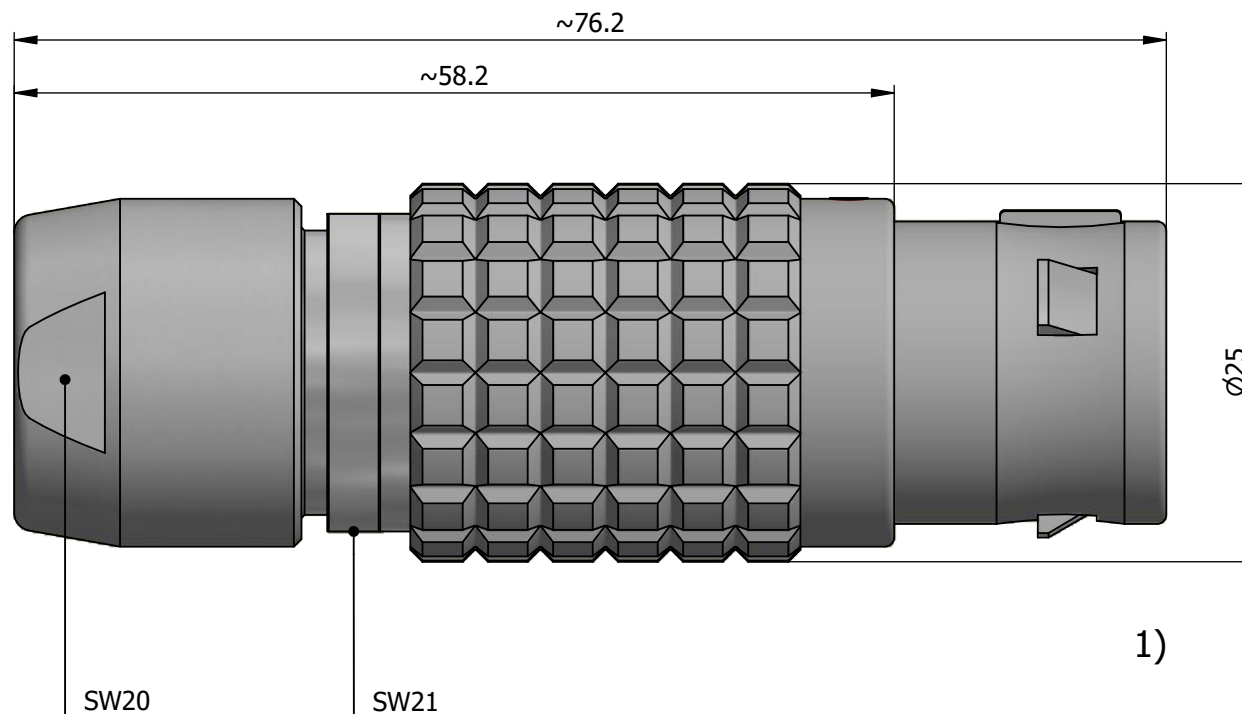

All dimensions are in millimeters (mm)

Alignment Key
Front View

Insert Configuration
Rear View

Note:

1) This picture is generic and for illustrative purposes only, and may show different keying, materials, colour, finish, and contact configuration. Minor shape or feature variations to actual item may be present.

All additional information are documented on the datasheet (See below link or QR Code)
www.lemo.com/pdf/FGG.4B.316.CYZD16.pdf

Model	Alignment Key	Series	Insert Config.	Housing	Insulator	Contact	Collet Type	Cable Ø	Variant
FGG	.4B	.316	.CYZD	16					