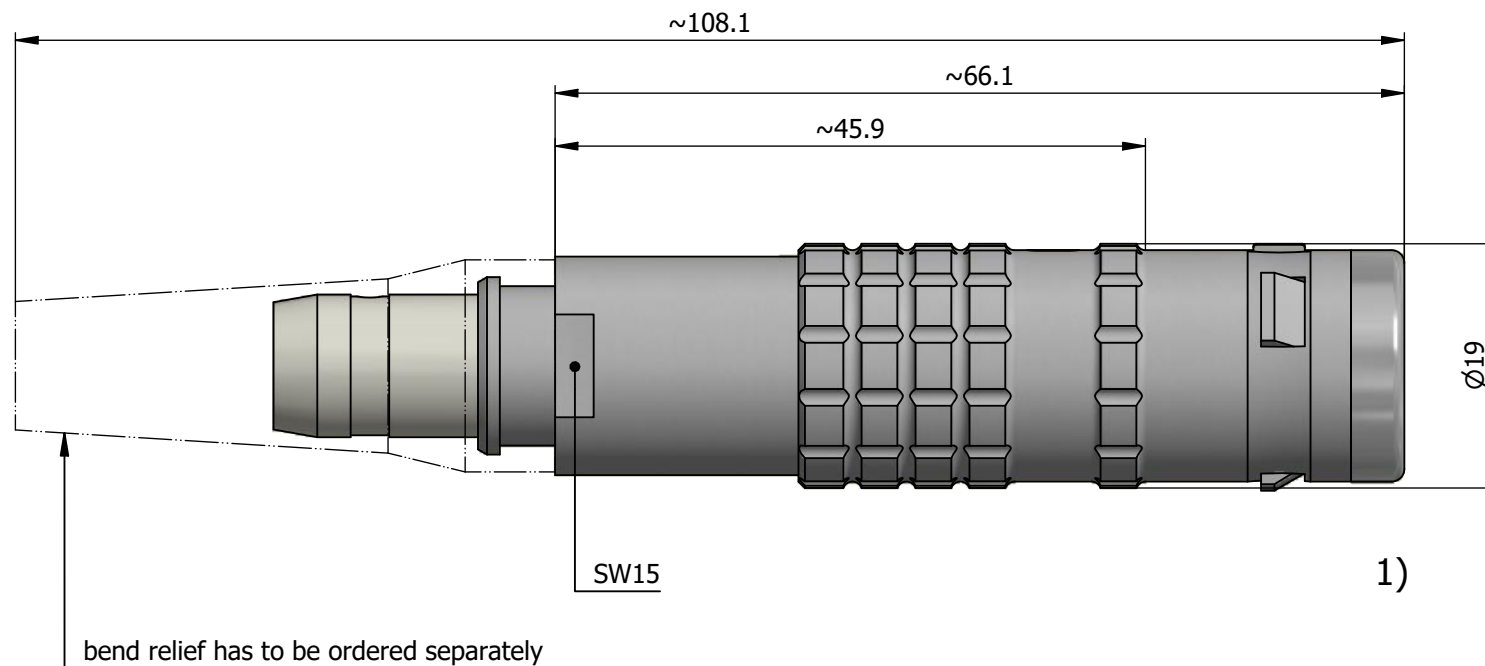

All dimensions are in millimeters (mm)

Alignment Key  
Front View

Insert Configuration  
Rear View

**Note:**

1) This picture is generic and for illustrative purposes only, and may show different keying, materials, colour, finish, and contact configuration. Minor shape or feature variations to actual item may be present.

All additional information are documented on the datasheet (See below link or QR Code)  
[www.lemo.com/pdf/FGG.3K.9BE.CLAT76Z.pdf](http://www.lemo.com/pdf/FGG.3K.9BE.CLAT76Z.pdf)

Model	Alignment Key	Series	Insert Config.	Housing	Insulator	Contact	Collet Type	Cable Ø	Variant
FGG	.3K	.9BE	.CLAT	76Z					