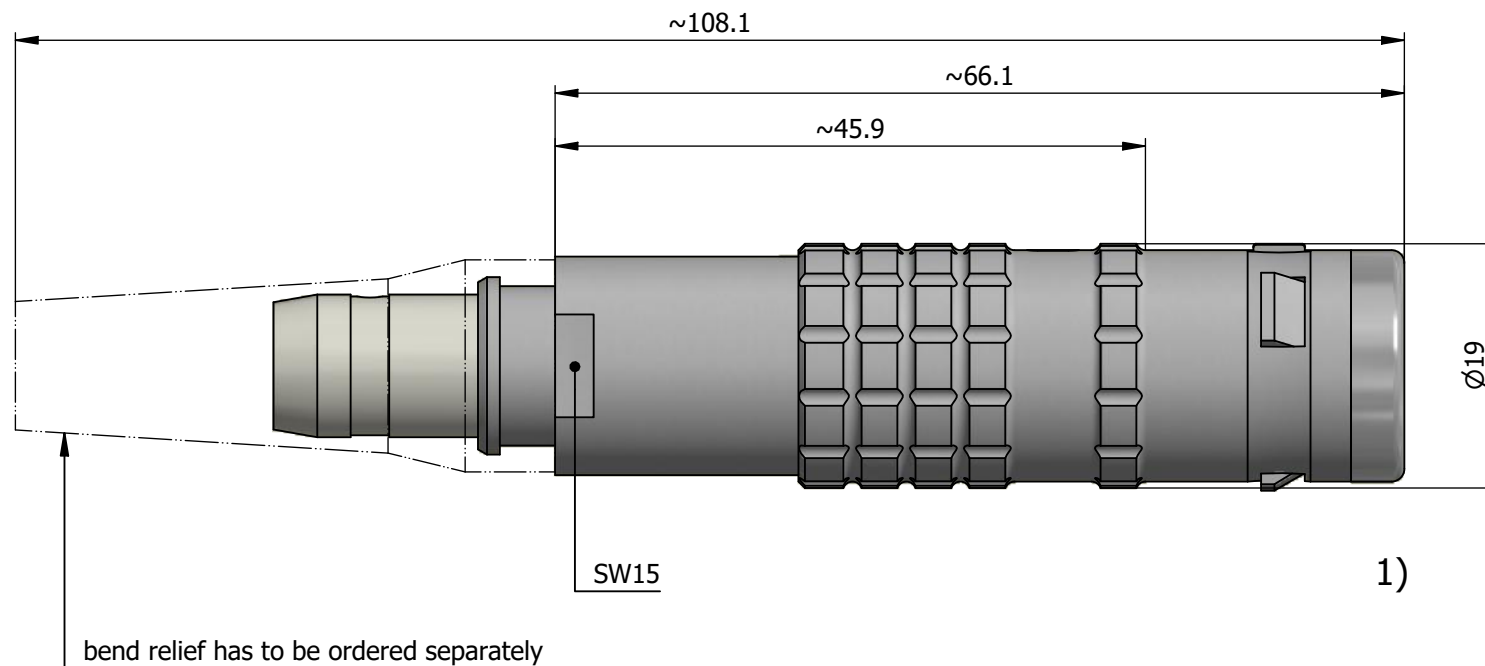

All dimensions are in millimeters (mm)

Alignment Key
Front View

Insert Configuration
Rear View

Note:

1) This picture is generic and for illustrative purposes only, and may show different keying, materials, colour, finish, and contact configuration. Minor shape or feature variations to actual item may be present.

All additional information are documented on the datasheet (See below link or QR Code)
www.lemo.com/pdf/FGG.3K.9AT.CLAT71Z.pdf

Model	Alignment Key	Series	Insert Config.	Housing	Insulator	Contact	Collet Type	Cable Ø	Variant
FGG	.3K	.9AT	.CLAT	71Z					