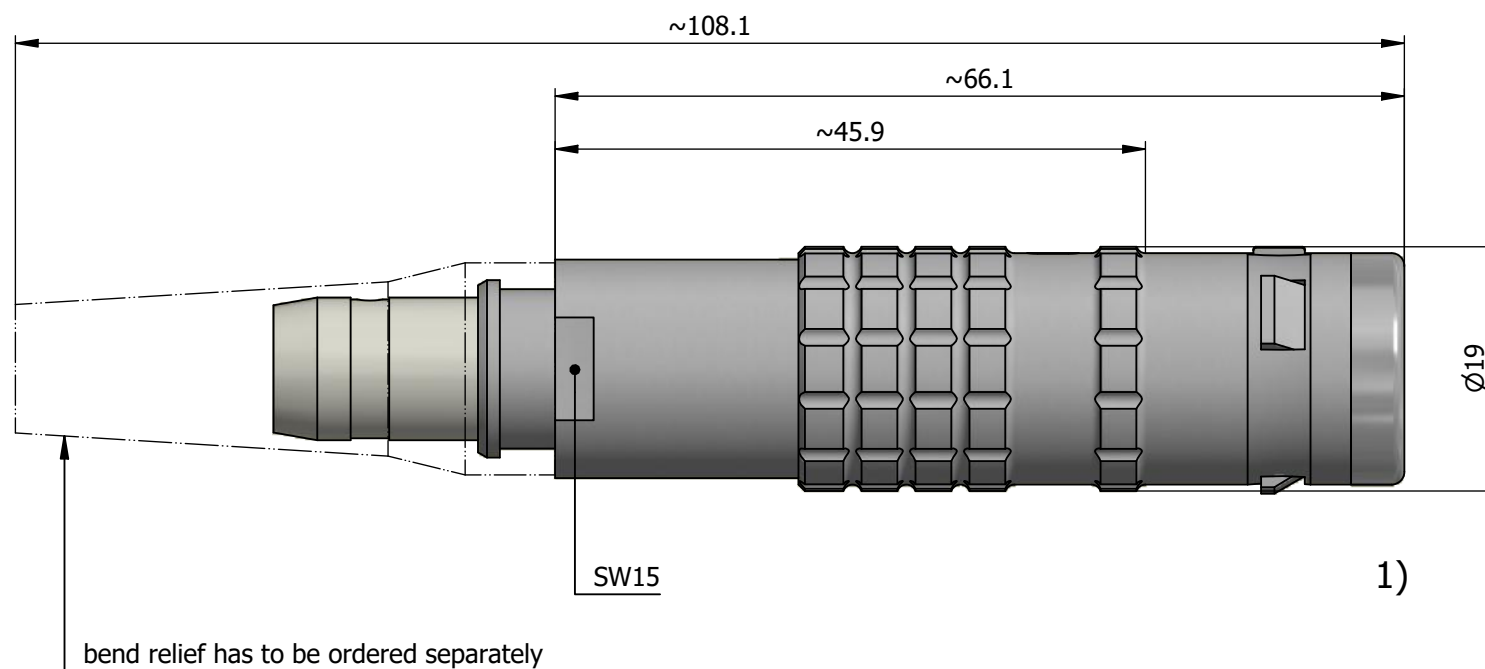

All dimensions are in millimeters (mm)

Alignment Key  
Front View

Insert Configuration  
Rear View

**Note:**

1) This picture is generic and for illustrative purposes only, and may show different keying, materials, colour, finish, and contact configuration. Minor shape or feature variations to actual item may be present.

All additional information are documented on the datasheet (See below link or QR Code)  
[www.lemo.com/pdf/FGG.3K.9AE.CLAT76Z.pdf](http://www.lemo.com/pdf/FGG.3K.9AE.CLAT76Z.pdf)

Model	Alignment Key	Series	Insert Config.	Housing	Insulator	Contact	Collet Type	Cable Ø	Variant
FGG	.3K	.9AE	.CLAT	76Z					