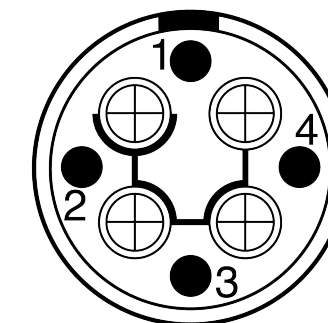

All dimensions are in millimeters (mm)

Alignment Key
Front View

Insert Configuration
Rear View

Note:

1) This picture is generic and for illustrative purposes only, and may show different keying, materials, colour, finish, and contact configuration. Minor shape or feature variations to actual item may be present.

All additional information are documented on the datasheet (See below link or QR Code)
www.lemo.com/pdf/FGG.3K.95B.CLAT56Z.pdf

Model	Alignment Key	Series	Insert Config.	Housing	Insulator	Contact	Collet Type	Cable Ø	Variant
FGG	.3K	.95B	.CLAT	56Z					