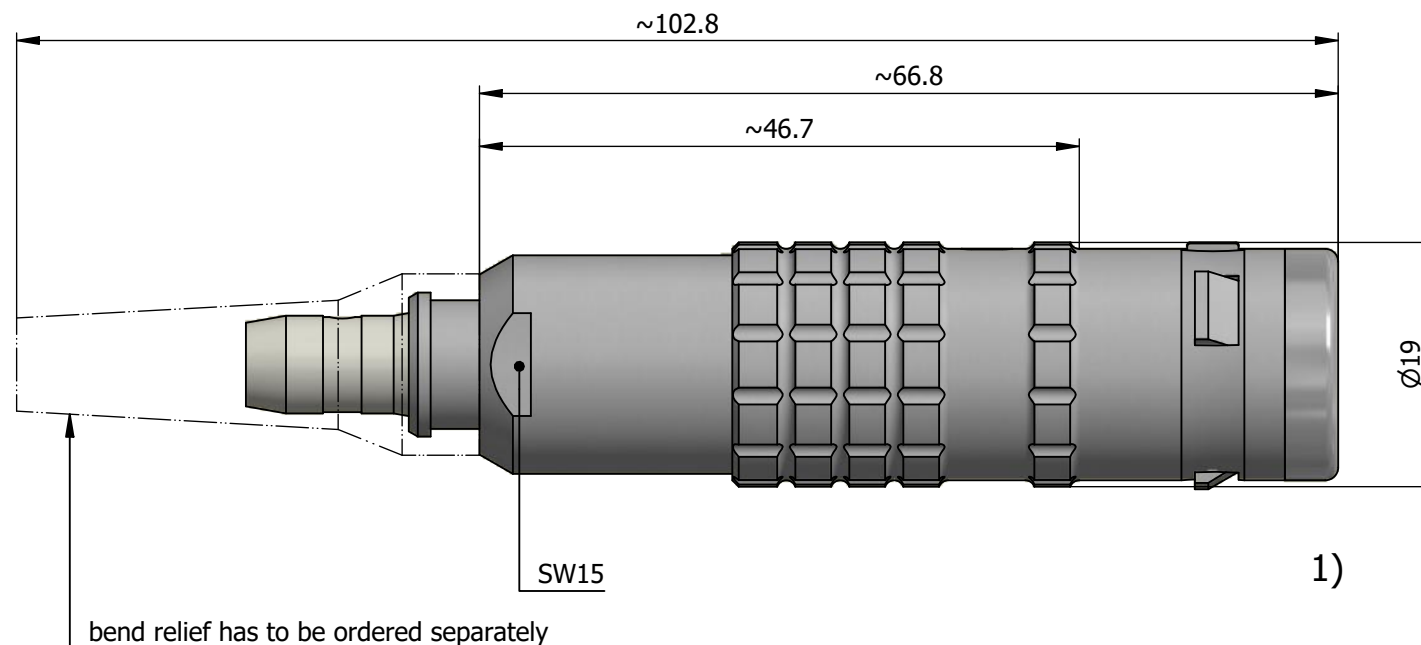

All dimensions are in millimeters (mm)

Alignment Key
Front View

Insert Configuration
Rear View

Note:

1) This picture is generic and for illustrative purposes only, and may show different keying, materials, colour, finish, and contact configuration. Minor shape or feature variations to actual item may be present.

All additional information are documented on the datasheet (See below link or QR Code)
www.lemo.com/pdf/FGG.3K.95B.CLAT56Z.pdf

Model	Alignment Key	Series	Insert Config.	Housing	Insulator	Contact	Collet Type	Cable Ø	Variant
FGG	.3K	.95B	.CLAT	56Z					