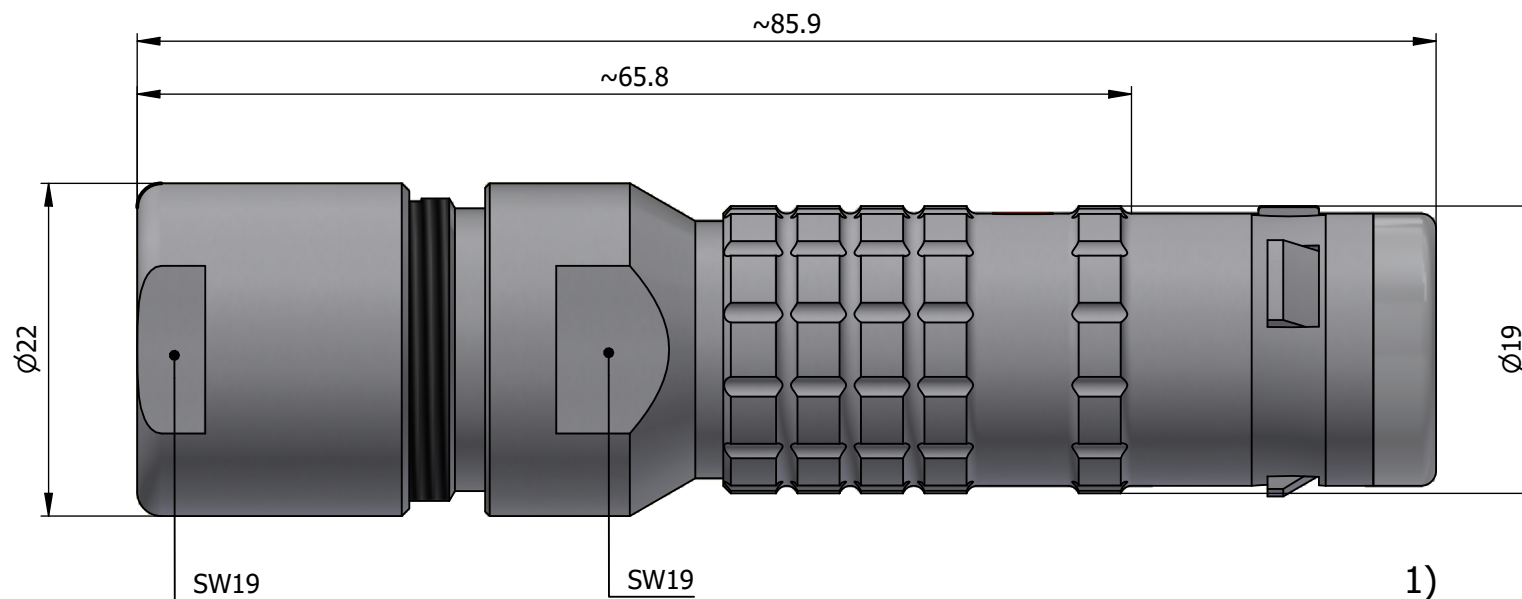

All dimensions are in millimeters (mm)

Alignment Key
Front View

Insert Configuration
Rear View

Note:

1) This picture is generic and for illustrative purposes only, and may show different keying, materials, colour, finish, and contact configuration. Minor shape or feature variations to actual item may be present.

All additional information are documented on the datasheet (See below link or QR Code)
www.lemo.com/pdf/FGG.3K.332.CLAK15.pdf

Model	Alignment Key	Series	Insert Config.	Housing	Insulator	Contact	Collet Type	Cable ϕ	Variant
FGG	.3K	.332	.CLAK	15					