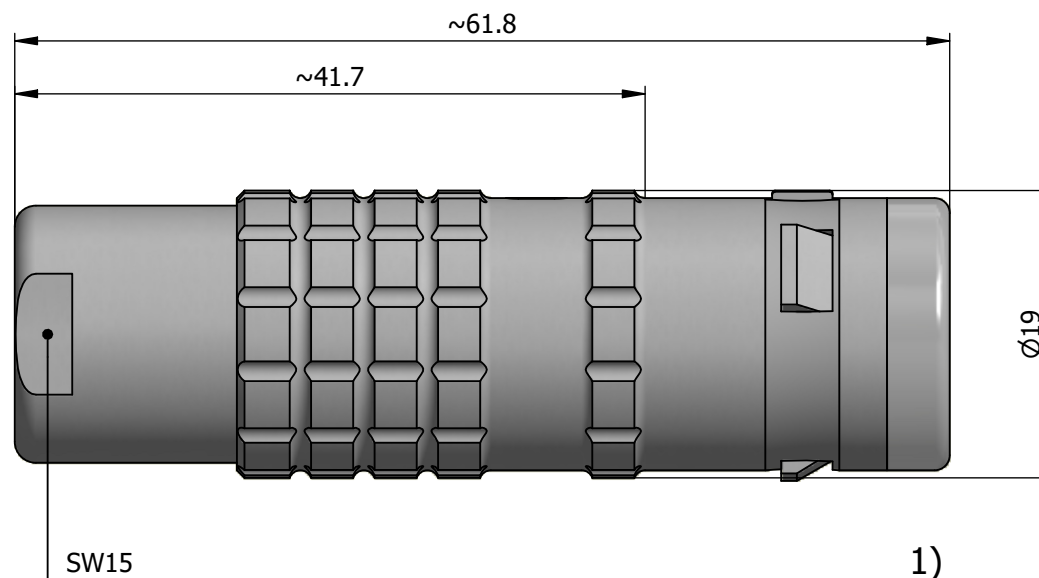

All dimensions are in millimeters (mm)

Alignment Key  
Front View

Insert Configuration  
Rear View

**Note:**

1) This picture is generic and for illustrative purposes only, and may show different keying, materials, colour, finish, and contact configuration. Minor shape or feature variations to actual item may be present.

All additional information are documented on the datasheet (See below link or QR Code)  
[www.lemo.com/pdf/FGG.3K.332.CLAC11.pdf](http://www.lemo.com/pdf/FGG.3K.332.CLAC11.pdf)

Model	Alignment Key	Series	Insert Config.	Housing	Insulator	Contact	Collet Type	Cable Ø	Variant
FGG	.3K	.332	.CLAC	11					