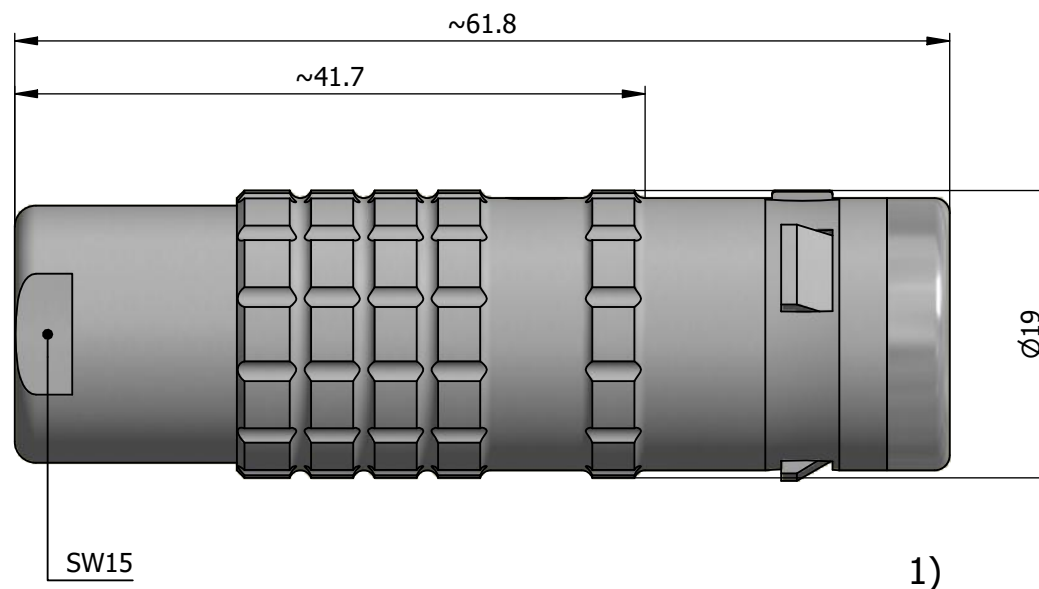

All dimensions are in millimeters (mm)

Alignment Key
Front View

Insert Configuration
Rear View

Note:

1) This picture is generic and for illustrative purposes only, and may show different keying, materials, colour, finish, and contact configuration. Minor shape or feature variations to actual item may be present.

All additional information are documented on the datasheet (See below link or QR Code)
www.lemo.com/pdf/FGG.3K.326.CYZC50H.pdf

Model	Alignment Key	Series	Insert Config.	Housing	Insulator	Contact	Collet Type	Cable Ø	Variant
FGG	.3K	.326	.CYZC	50H					