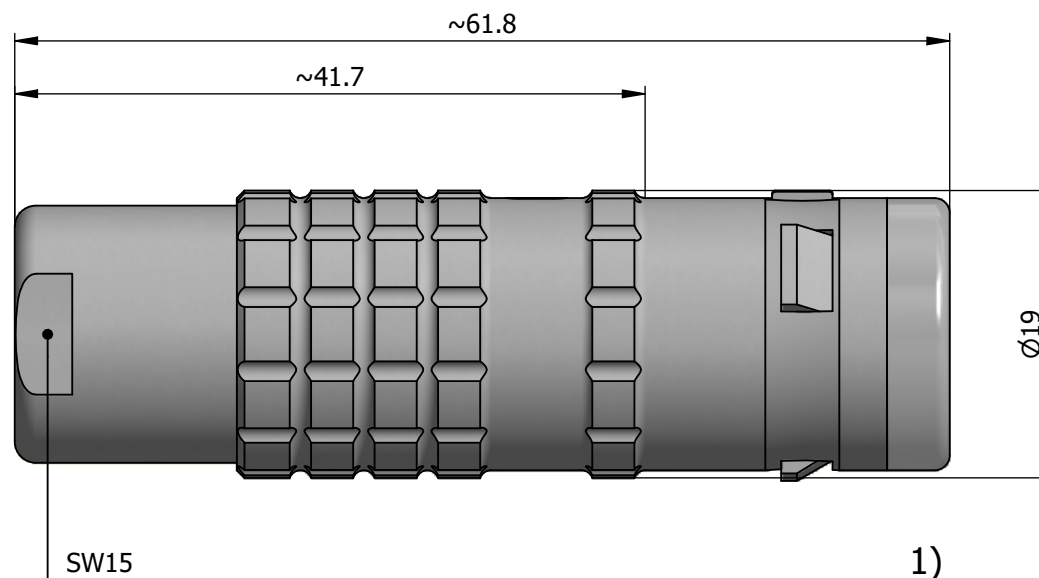

All dimensions are in millimeters (mm)

Alignment Key  
Front View

Insert Configuration  
Rear View

**Note:**

1) This picture is generic and for illustrative purposes only, and may show different keying, materials, colour, finish, and contact configuration. Minor shape or feature variations to actual item may be present.

All additional information are documented on the datasheet (See below link or QR Code)  
[www.lemo.com/pdf/FGG.3K.324.CLAC11.pdf](http://www.lemo.com/pdf/FGG.3K.324.CLAC11.pdf)

Model	Alignment Key	Series	Insert Config.	Housing	Insulator	Contact	Collet Type	Cable Ø	Variant
FGG	.3K	.324	.CLAC	11					